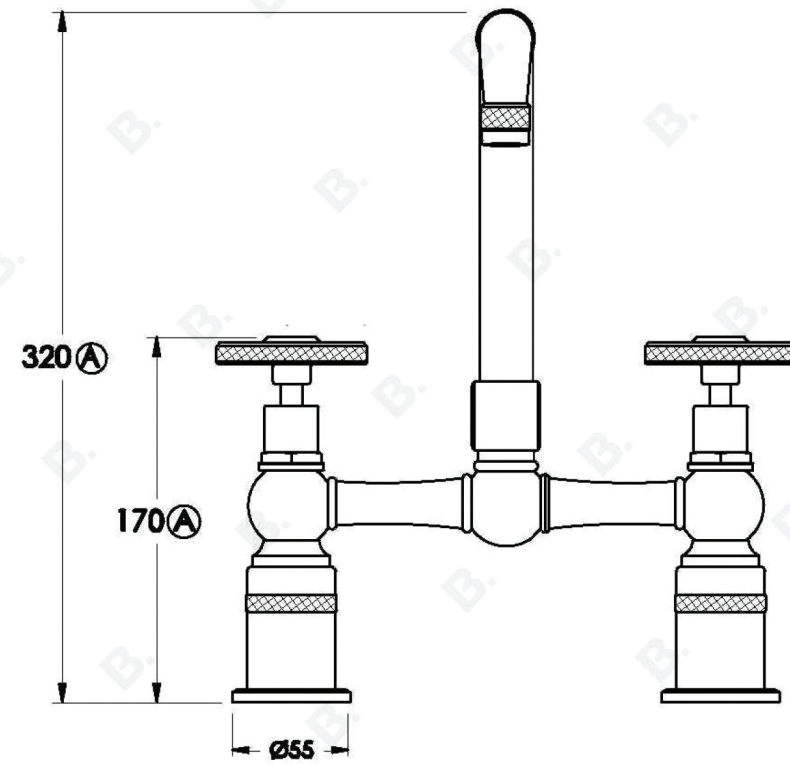

## INDUSTRICA KITCHEN SET WITH CROSS HANDLES

1.6731.00.2.XX

### PRODUCT DIMENSIONS:

Front view:

Side view:

Top view:

## INDUSTRICA KITCHEN SET WITH METAL LEVERS

1.6731.00.3.XX