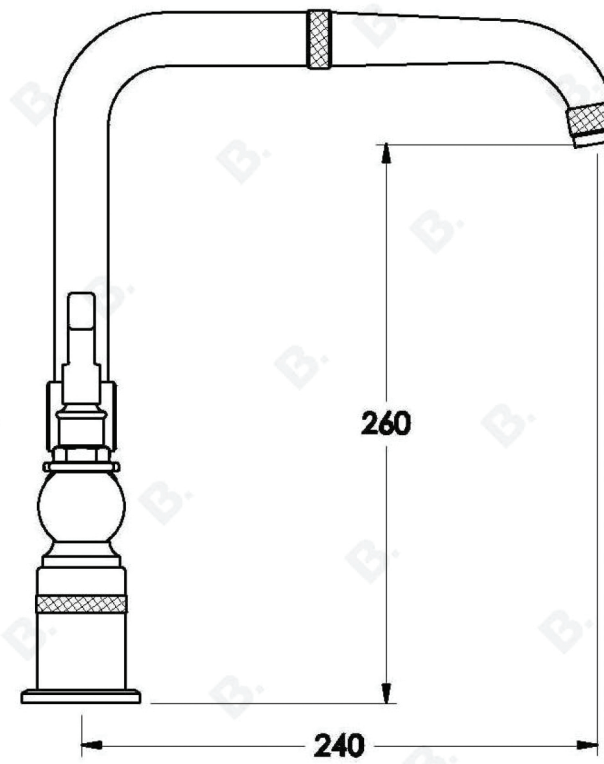

### PRODUCT DIMENSIONS:

Front view:

Side view:

Top view:

## INDUSTRICA KITCHEN SET WITH METAL LEVERS

1.6731.00.3.XX