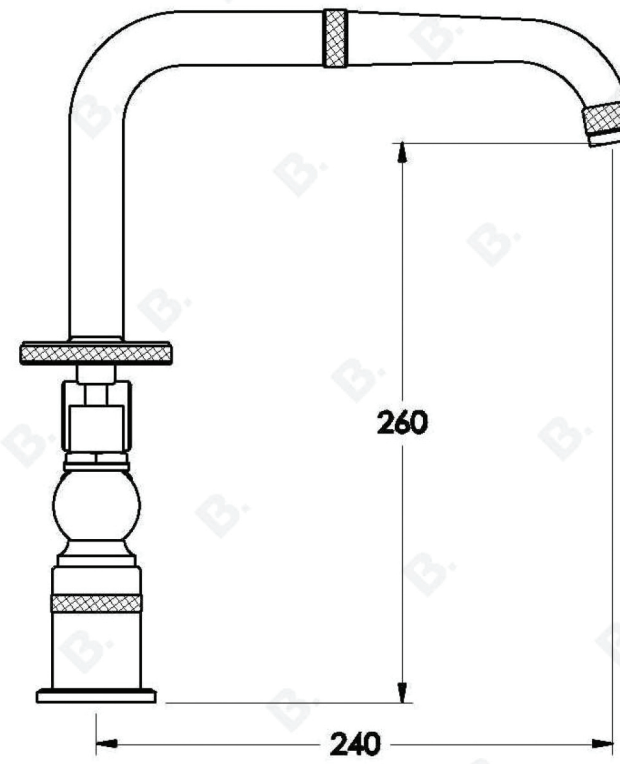

## INDUSTRICA KITCHEN SET WITH CROSS HANDLES

1.6731.00.2.XX

### PRODUCT DIMENSIONS:

Front view:

Side view:

Top view:

## INDUSTRICA KITCHEN SET WITH METAL LEVERS

1.6731.00.3.XX