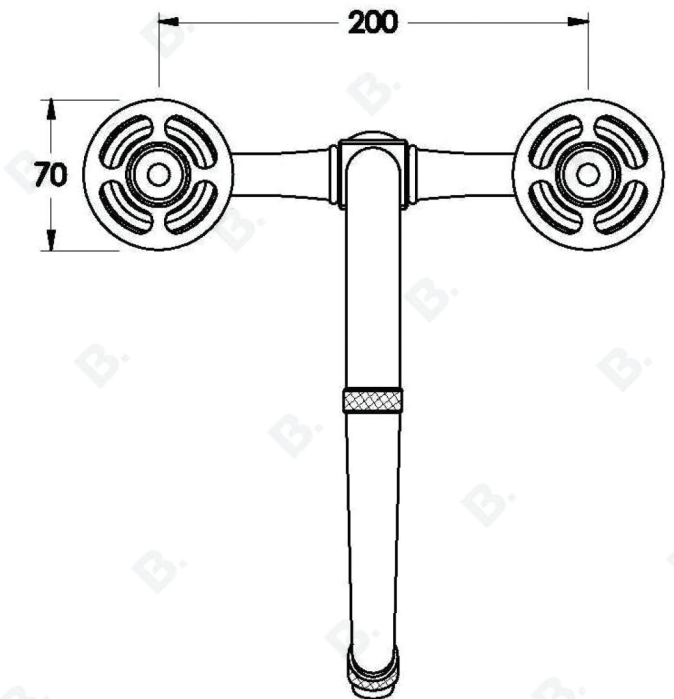

## INDUSTRICA KITCHEN SET WITH CROSS HANDLES

1.6731.00.2.XX

### PRODUCT DIMENSIONS:

Front view:

Side view:

Top view:

## INDUSTRICA KITCHEN SET WITH METAL LEVERS

1.6731.00.3.XX