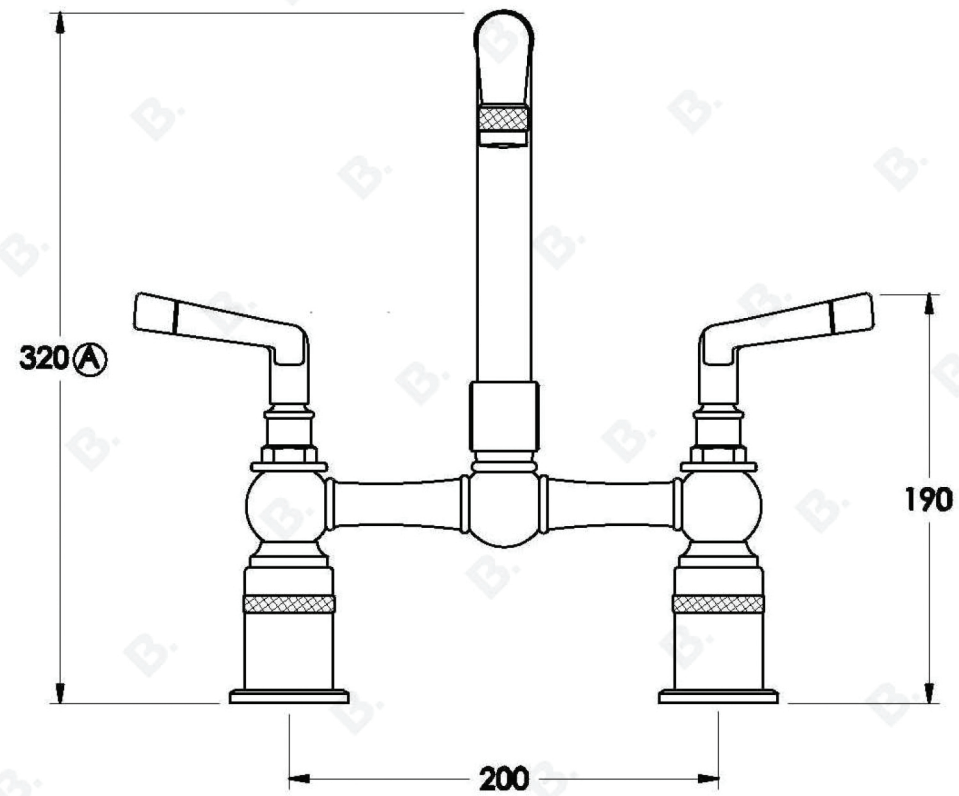

## INDUSTRICA KITCHEN SET WITH CROSS HANDLES

1.6731.00.2.XX

### PRODUCT DIMENSIONS:

Front view:

Side view:

Top view:

## INDUSTRICA KITCHEN SET WITH METAL LEVERS

1.6731.00.3.XX