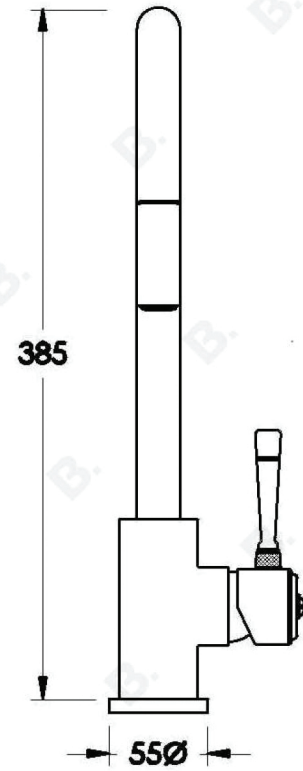

INDUSTRICA KITCHEN MIXER WITH DUAL FUNCTION PULL-OUT SPRAY AND METAL LEVER

1.6708.04.0.XX

PRODUCT DIMENSIONS:

Front view:

Side view:

Top view: