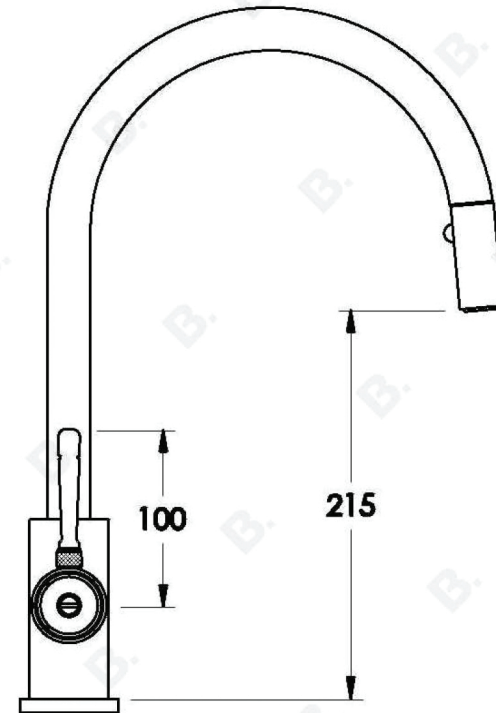

INDUSTRICA KITCHEN MIXER WITH DUAL FUNCTION PULL-OUT SPRAY AND METAL LEVER

1.6708.04.0.XX

PRODUCT DIMENSIONS:

Front view:

Side view:

Top view: