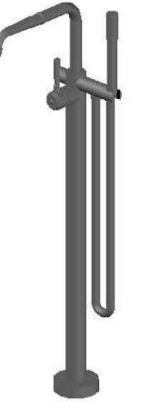

INDUSTRICA FLOOR MOUNTED BATH / HANDSHOWER DIVERTER SET WITH METAL LEVER

1.6708.08.0.XX

PRODUCT DIMENSIONS:

Front view:

Side view:

Top view: