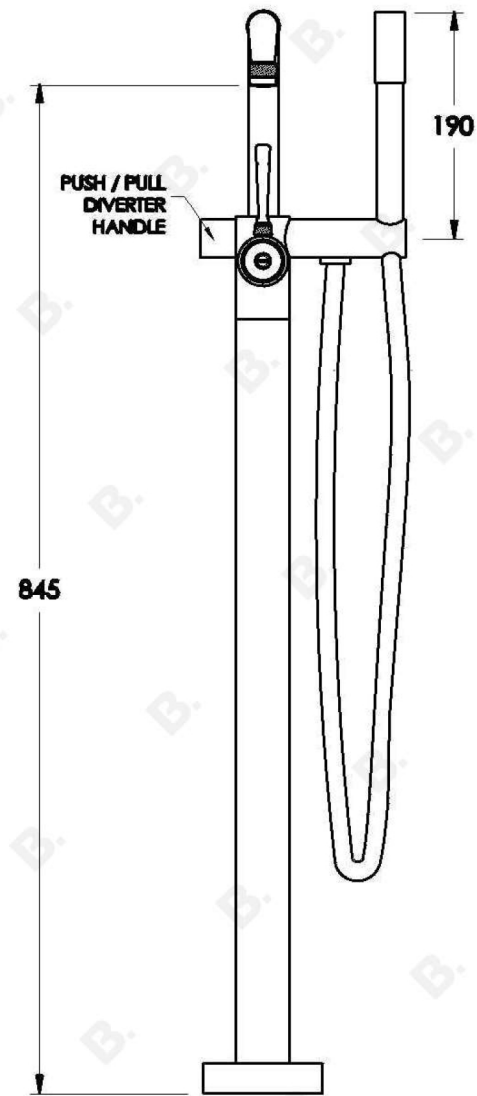

INDUSTRICA FLOOR MOUNTED BATH / HANDSHOWER DIVERTER SET WITH METAL LEVER

1.6708.08.0.XX

PRODUCT DIMENSIONS:

Front view:

Side view:

Top view: