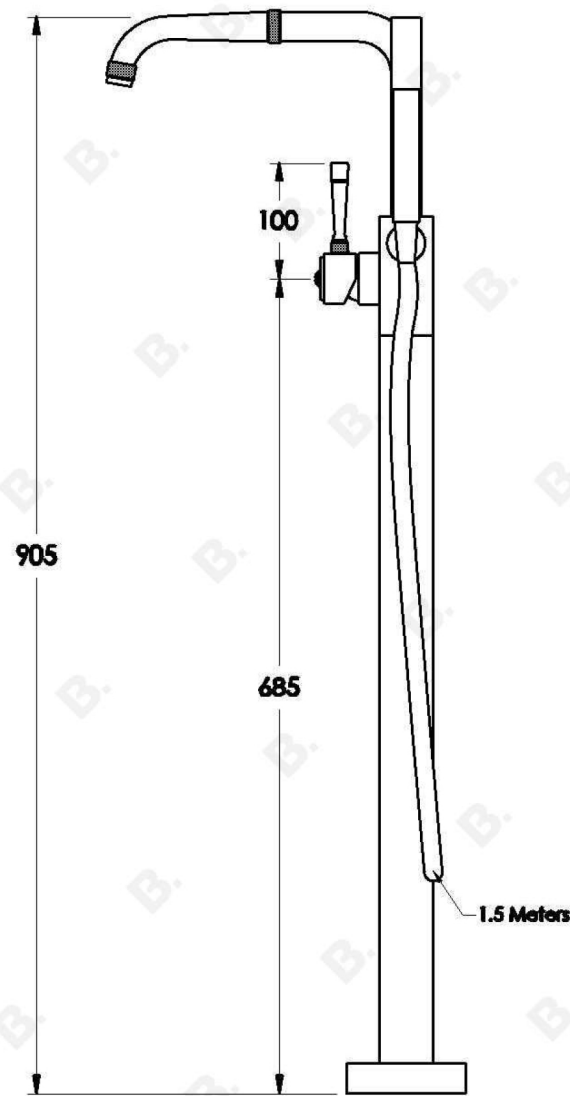

INDUSTRICA FLOOR MOUNTED BATH / HANDSHOWER DIVERTER SET WITH METAL LEVER

1.6708.08.0.XX

PRODUCT DIMENSIONS:

Front view:

Side view:

Top view: