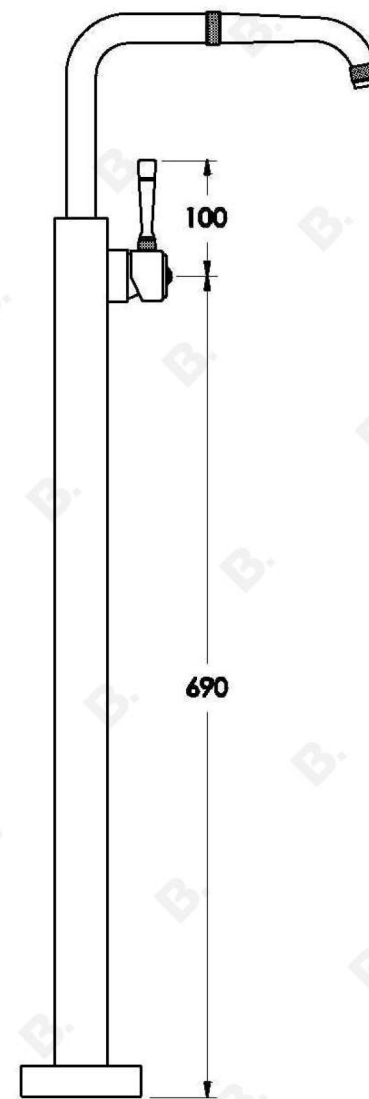

INDUSTRICA FLOOR MOUNTED BATH MIXER WITH METAL LEVER

1.6708.05.0.XX

PRODUCT DIMENSIONS:

Front view:

Side view:

Top view: