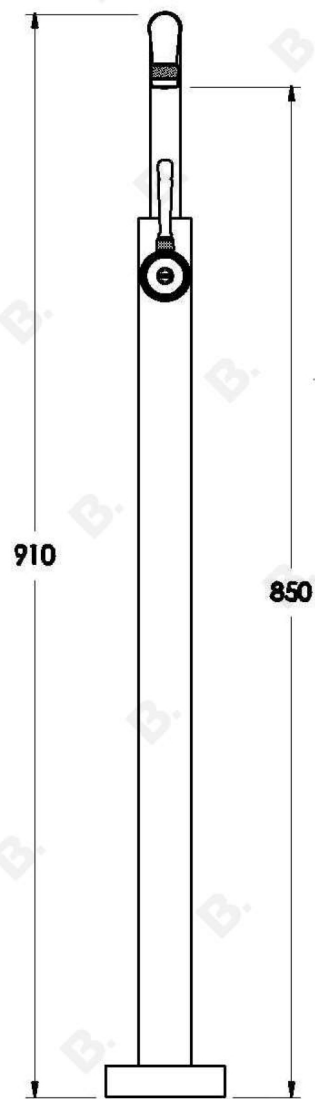

INDUSTRICA FLOOR MOUNTED BATH MIXER WITH METAL LEVER

1.6708.05.0.XX

PRODUCT DIMENSIONS:

Front view:

Side view:

Top view: