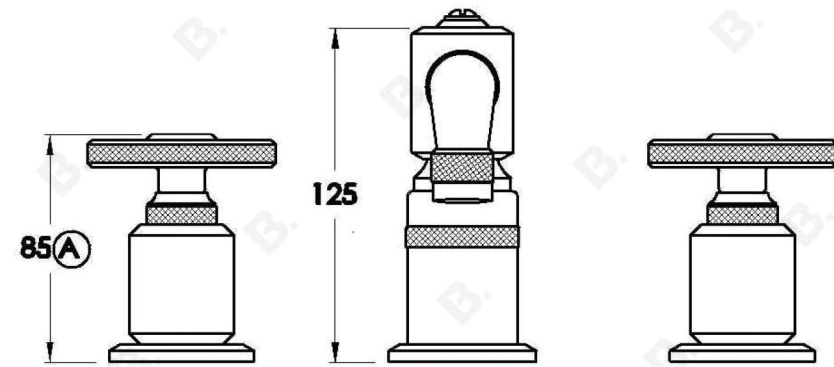

INDUSTRICA BASIN SET WITH METAL LEVERS

1.6700.00.3.XX

PRODUCT DIMENSIONS:

Front view:

Side view:

Top view:

INDUSTRICA BASIN SET WITH CROSS HANDLES

1.6700.00.2.XX

PRODUCT DIMENSIONS:

Front view:

Side view:

Top view: