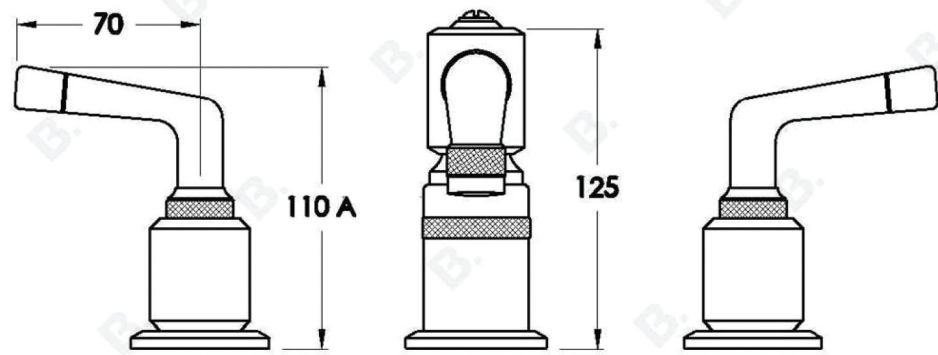

INDUSTRICA BASIN SET WITH METAL LEVERS

1.6700.00.3.XX

PRODUCT DIMENSIONS:

Front view:

Side view:

Top view:

INDUSTRICA BASIN SET WITH CROSS HANDLES

1.6700.00.2.XX

PRODUCT DIMENSIONS:

Front view:

Side view:

Top view: