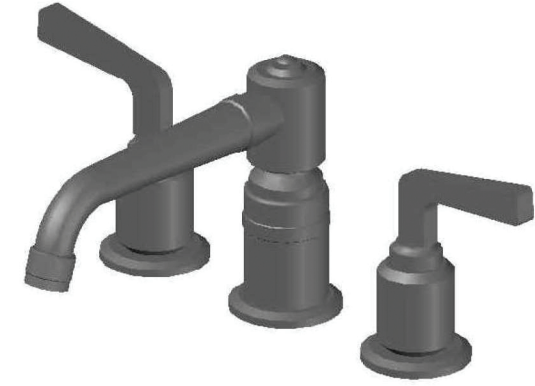

INDUSTRICA BASIN SET WITH METAL LEVERS

1.6700.00.3.XX

PRODUCT DIMENSIONS:

Front view:

Side view:

Top view:

INDUSTRICA BASIN SET WITH CROSS HANDLES

1.6700.00.2.XX

PRODUCT DIMENSIONS:

Front view:

Side view:

Top view: