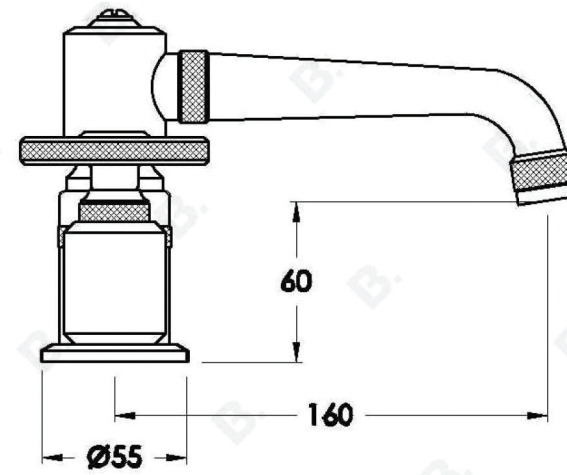

INDUSTRICA BASIN SET WITH METAL LEVERS

1.6700.00.3.XX

PRODUCT DIMENSIONS:

Front view:

Side view:

Top view:

INDUSTRICA BASIN SET WITH CROSS HANDLES

1.6700.00.2.XX

PRODUCT DIMENSIONS:

Front view:

Side view:

Top view: