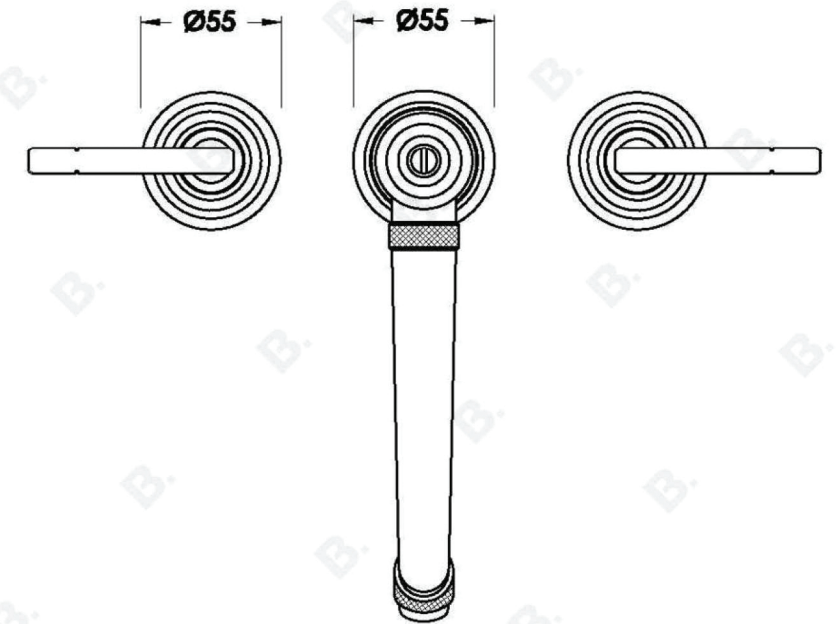

INDUSTRICA BASIN SET WITH METAL LEVERS

1.6700.00.3.XX

PRODUCT DIMENSIONS:

Front view:

Side view:

Top view:

INDUSTRICA BASIN SET WITH CROSS HANDLES

1.6700.00.2.XX

PRODUCT DIMENSIONS:

Front view:

Side view:

Top view: