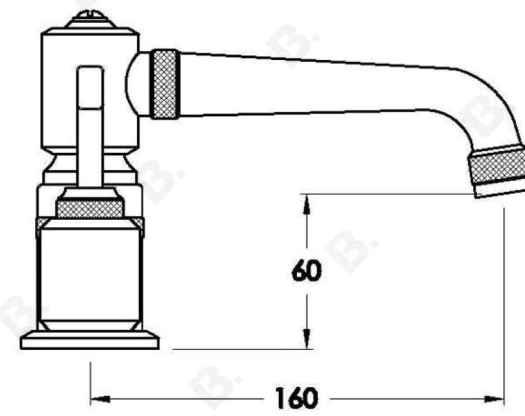

INDUSTRICA BASIN SET WITH METAL LEVERS

1.6700.00.3.XX

PRODUCT DIMENSIONS:

Front view:

Side view:

Top view:

INDUSTRICA BASIN SET WITH CROSS HANDLES

1.6700.00.2.XX

PRODUCT DIMENSIONS:

Front view:

Side view:

Top view: