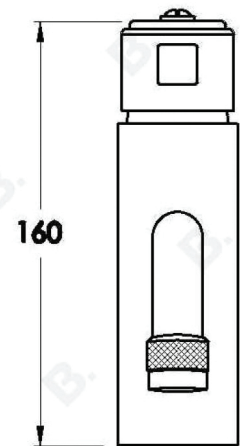

## INDUSTRICA BASIN MIXER WITH METAL LEVER

1.6702.00.0.XX

### PRODUCT DIMENSIONS:

Front view:

Side view:

Top view: