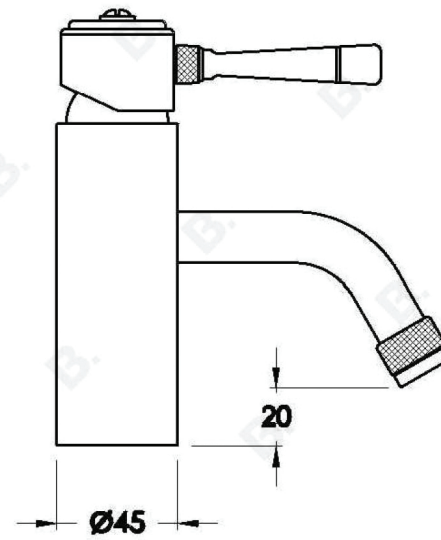

## INDUSTRICA BASIN MIXER WITH METAL LEVER

1.6702.00.0.XX

### PRODUCT DIMENSIONS:

Front view:

Side view:

Top view: