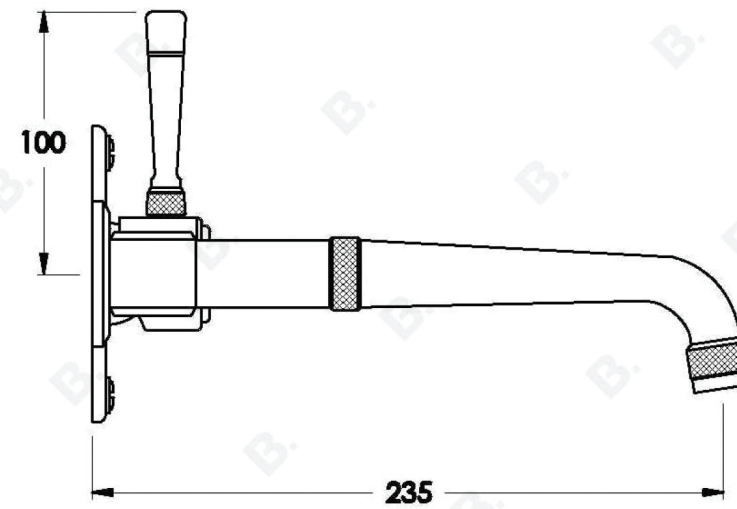

INDUSTRICA WALL MIXER SET WITH METAL LEVER

1.6706.04.0.XX

1.6706.54.0.XX: Flow controlled variant

PRODUCT DIMENSIONS:

Front view:

Side view:

Top view: