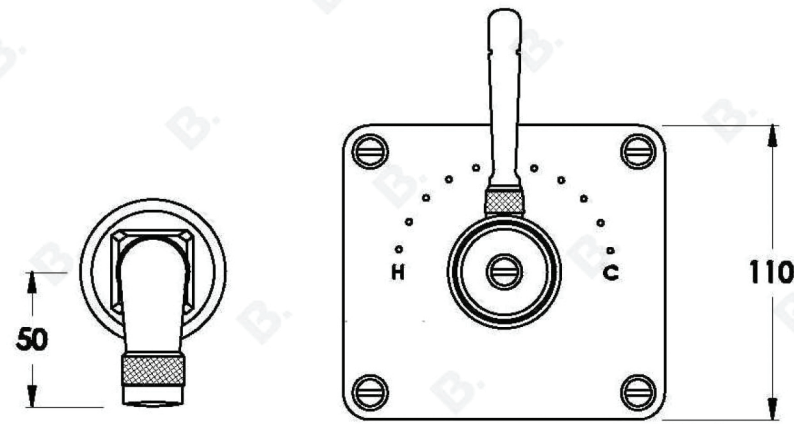

INDUSTRICA WALL MIXER SET WITH METAL LEVER

1.6706.04.0.XX

1.6706.54.0.XX: Flow controlled variant

PRODUCT DIMENSIONS:

Front view:

Side view:

Top view: