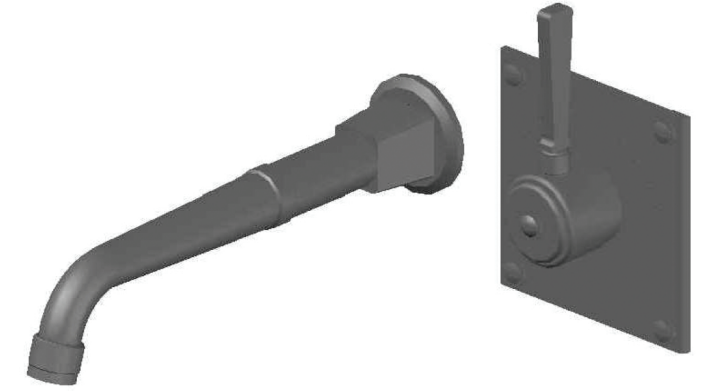

INDUSTRICA WALL MIXER SET WITH METAL LEVER

1.6706.04.0.XX

1.6706.54.0.XX: Flow controlled variant

PRODUCT DIMENSIONS:

Front view:

Side view:

Top view: