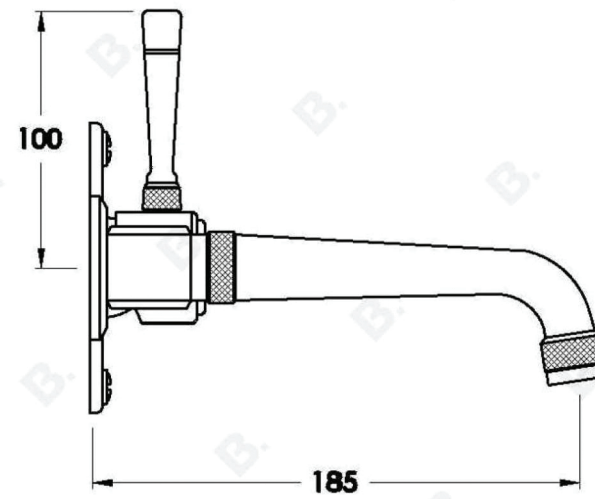

## INDUSTRICA WALL MIXER SET WITH METAL LEVER

1.6705.04.0.XX

1.6705.54.0.XX: Flow controlled variant

### PRODUCT DIMENSIONS:

Front view:

Side view:

Top view: