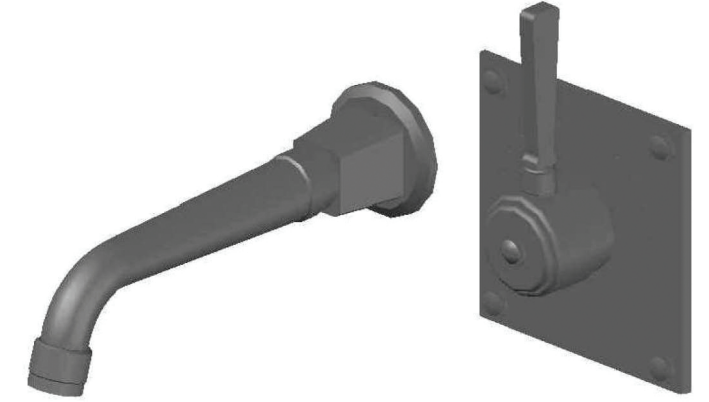

## INDUSTRICA WALL MIXER SET WITH METAL LEVER

1.6705.04.0.XX

1.6705.54.0.XX: Flow controlled variant

### PRODUCT DIMENSIONS:

Front view:

Side view:

Top view: