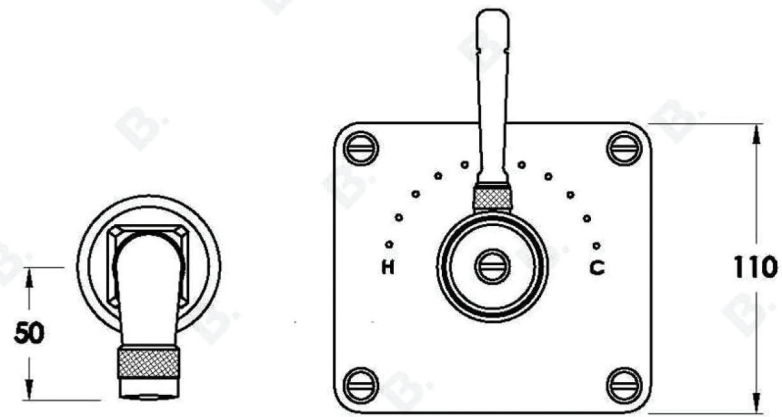

## INDUSTRICA WALL MIXER SET WITH METAL LEVER

1.6705.04.0.XX

1.6705.54.0.XX: Flow controlled variant

### PRODUCT DIMENSIONS:

Front view:

Side view:

Top view: