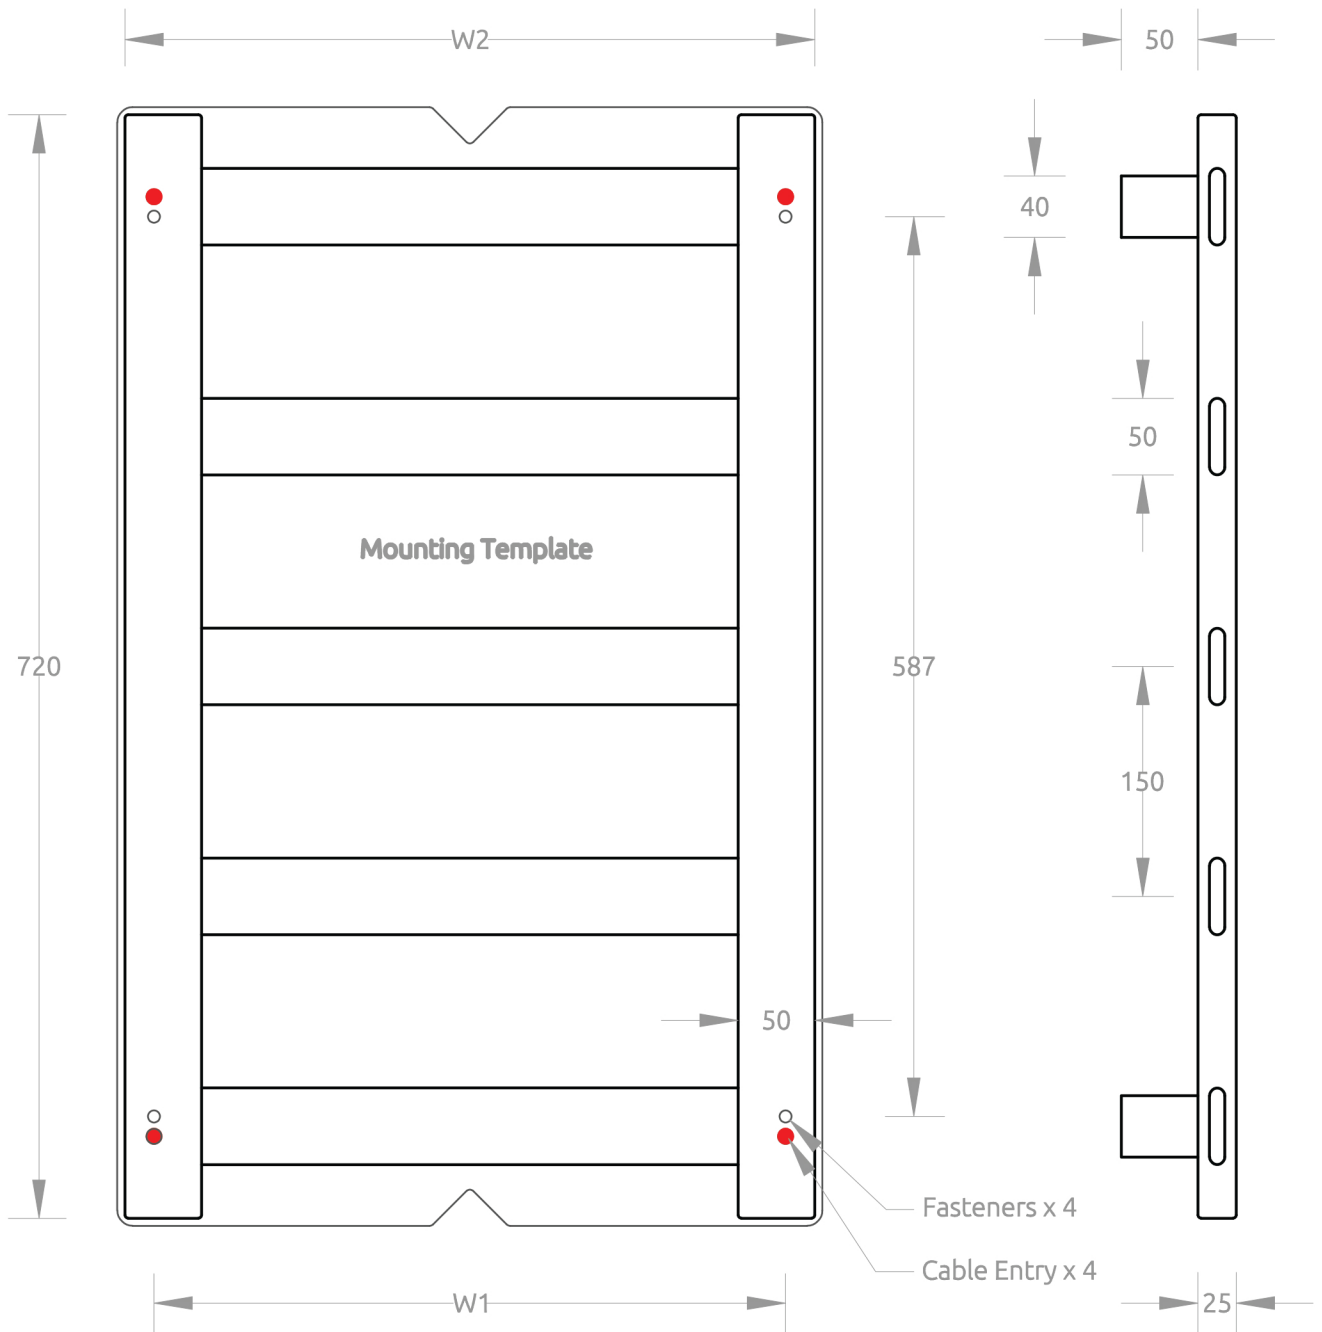

### Heating Method

Dry Internal Heating Element

Non-Heated version available

MADE IN  
**AUSTRALIA**

HEATING TIME  
**30 MINUTES**

WARRANTY  
**10 YEAR**

VARIATIONS

| Heated Version | Non-Heated Version | W1 (Fixings) | W2 (Overall) |
|----------------|--------------------|--------------|--------------|
| HYH-72x45      | HYN-72x45          | 412mm        | 450mm        |
| HYH-72x60      | HYN-72x60          | 562mm        | 600mm        |
| HYH-72x75      | HYN-72x75          | 712mm        | 750mm        |
| HYH-72x90      | HYN-72x90          | 862mm        | 900mm        |
| HYH-72x105     | HYN-72x105         | 1012mm       | 1050mm       |