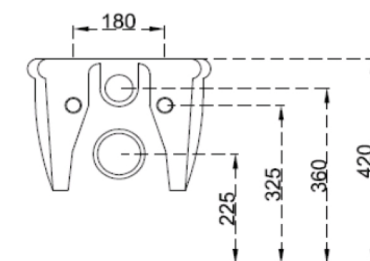

Product Code

ACH05

Set-out Details

P Trap: 225mm

Inlet

360mm FFL

Seat

A heavy grade soft close seat with chrome plated metal hinges (Code: ACH03).

Colour

White

WELS

4 Star

3.2 Litres Average Flush

Packing Details

Supplied in one carton

Manufactured by

PARISI

Fixing/Brackets

A pair of L-shaped brackets that are fixed to both the wall and the floor surfaces are available. These are only suitable for use with brick or block walls on structural slab flooring. Where the pan is to be fixed to a stud wall or attached to a cabinet for undercounter cistern installations, a chair bracket can be used on structural slab flooring.

Installation Instructions

If the pan is being installed without a Geberit cistern the use of a 40mm European Kee Seal will be required (code: ST119668).