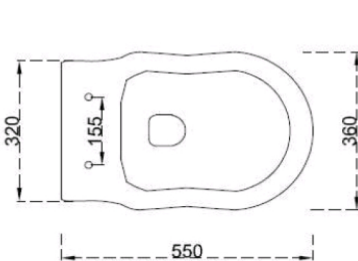

Packing Details

Supplied in one carton

Manufactured by

PARISI