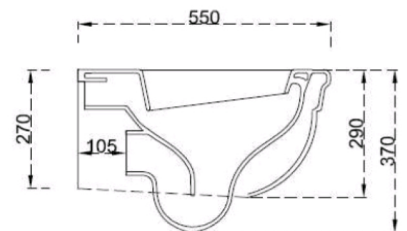

Packing Details

Supplied in one carton

Manufactured by

PARISI