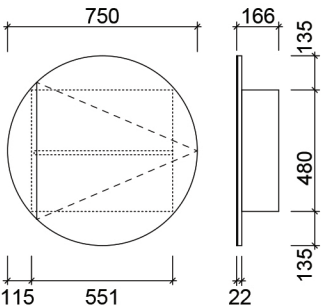

SHAVERS

Havana

Waste size: Acrylic = 40mm, Ceramic = 32mm, Sculptured Marble = 32mm
Note: Where left or right hand options are available please specify or else cabinets will be supplied as per these drawings. All vanity top and basin sizes are nominal only. E&OE