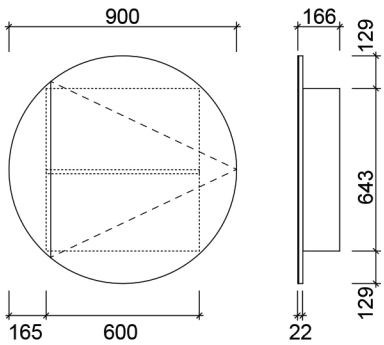

SHAVERS

Havana

Waste size: Acrylic = 40mm, Ceramic = 32mm, Sculptured Marble = 32mm
Note: Where left or right hand options are available please specify or else cabinets will be supplied as per these drawings. All vanity top and basin sizes are nominal only. E&OE