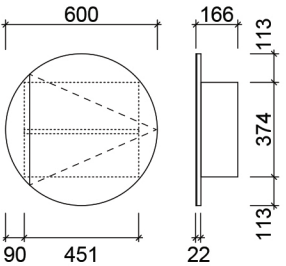

SHAVERS

Havana

Waste size: Acrylic = 40mm, Ceramic = 32mm, Sculptured Marble = 32mm
Note: Where left or right hand options are available please specify or else cabinets will be supplied as per these drawings. All vanity top and basin sizes are nominal only. E&OE