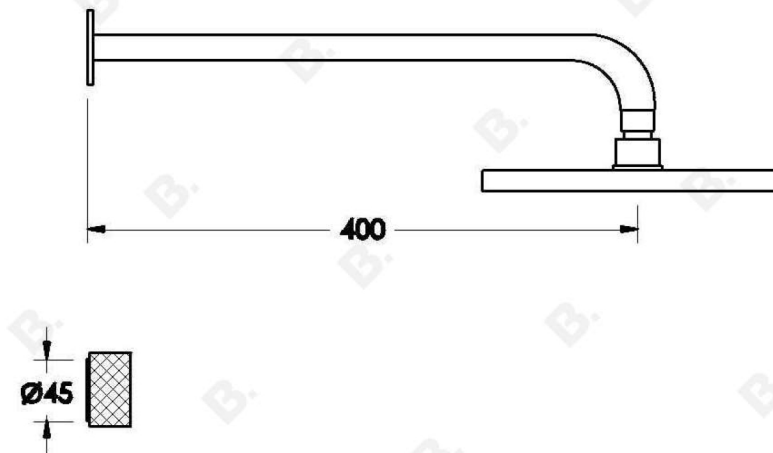

## HALO SHOWER SET WITH KNURLED HANDLES

1.9511.00.7.XX

### PRODUCT DIMENSIONS:

Front view:

Side view:

Top view:

Available for purchase through selected distributors only.