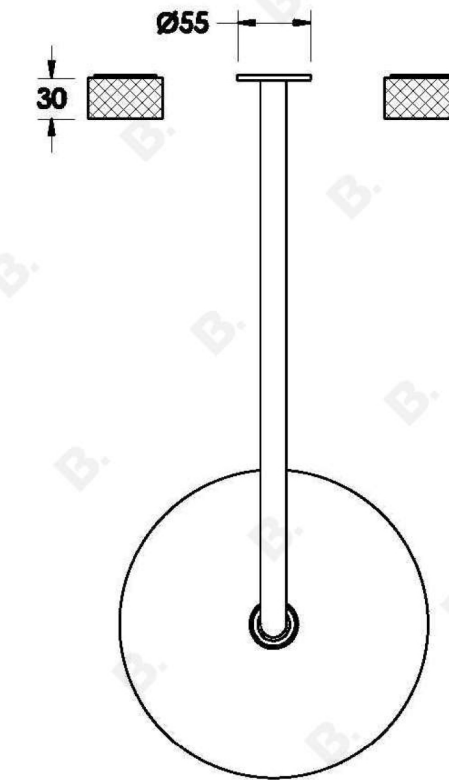

## HALO SHOWER SET WITH KNURLED HANDLES

1.9511.00.7.XX

### PRODUCT DIMENSIONS:

Front view:

Side view:

Top view:

Available for purchase through selected distributors only.