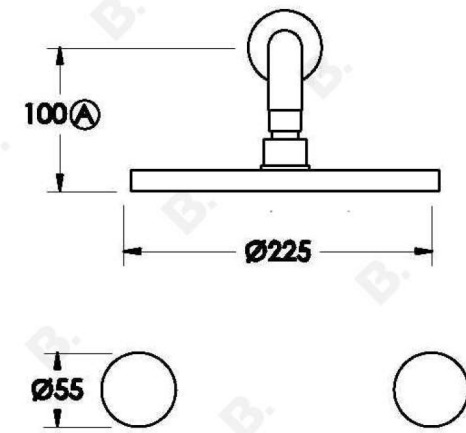

## HALO SHOWER SET WITH KNURLED HANDLES

1.9511.00.7.XX

### PRODUCT DIMENSIONS:

Front view:

Side view:

Top view:

Available for purchase through selected distributors only.