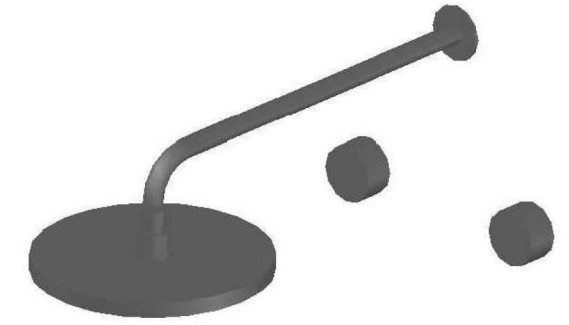

## HALO SHOWER SET WITH KNURLED HANDLES

1.9511.00.7.XX

### PRODUCT DIMENSIONS:

Front view:

Side view:

Top view:

Available for purchase through selected distributors only.