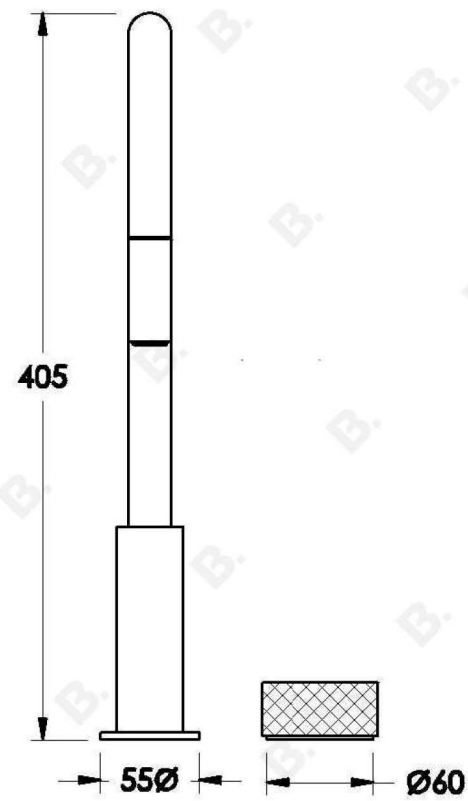

## HALO KITCHEN SET WITH DUAL FUNCTION PULLOUT SPOUT AND KNURLED HANDLE

1.9507.94.7.XX

### PRODUCT DIMENSIONS:

Front view:

Side view:

Top view:

Available for purchase through selected distributors only.