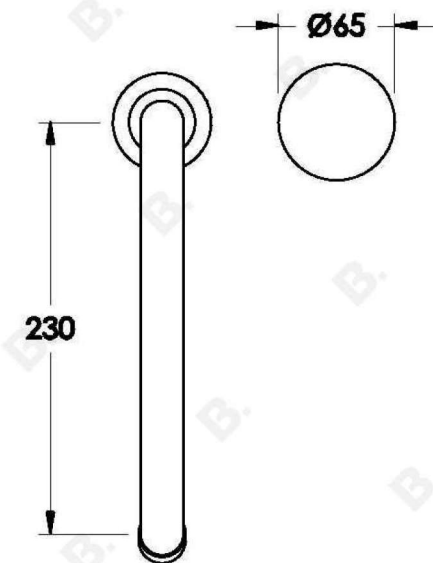

## HALO KITCHEN SET WITH DUAL FUNCTION PULLOUT SPOUT AND KNURLED HANDLE

1.9507.94.7.XX

### PRODUCT DIMENSIONS:

Front view:

Side view:

Top view:

Available for purchase through selected distributors only.