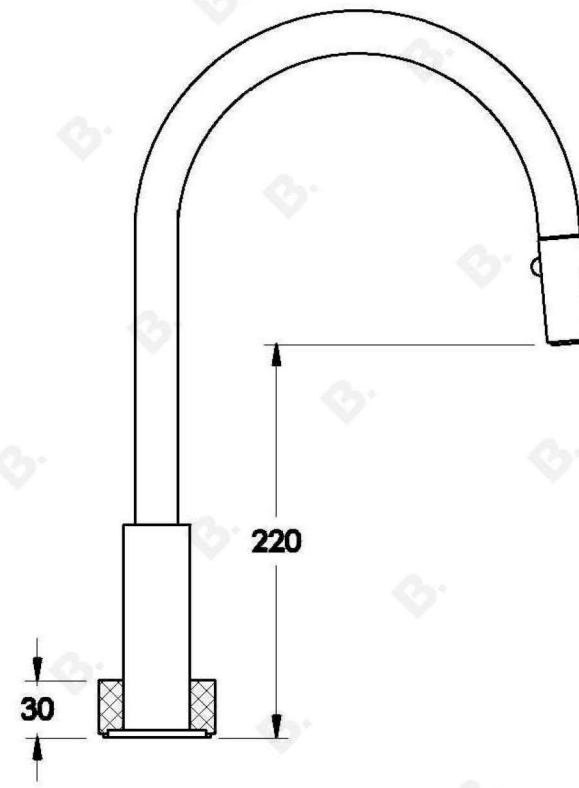

## HALO KITCHEN SET WITH DUAL FUNCTION PULLOUT SPOUT AND KNURLED HANDLE

1.9507.94.7.XX

### PRODUCT DIMENSIONS:

Front view:

Side view:

Top view:

Available for purchase through selected distributors only.