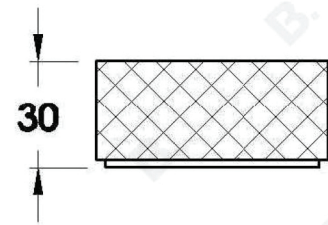

HALO HOB MOUNTED PROGRESSIVE MIXER WITH KNURLED HANDLE

1.9547.02.7.XX

PRODUCT DIMENSIONS:

Front view:

Side view:

Top view:

Available for purchase through selected distributors only.