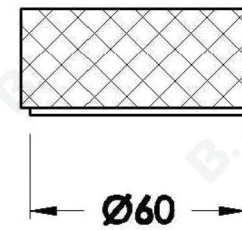

HALO HOB MOUNTED PROGRESSIVE MIXER WITH KNURLED HANDLE

1.9547.02.7.XX

PRODUCT DIMENSIONS:

Front view:

Side view:

Top view:

Available for purchase through selected distributors only.