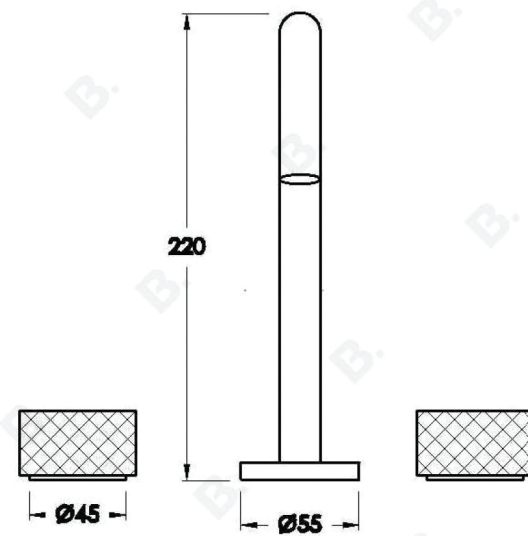

HALO BASIN SET WITH KNURLED HANDLES

1.9500.00.7.XX

PRODUCT DIMENSIONS:

Front view:

Side view:

Top view:

Available for purchase through selected distributors only.