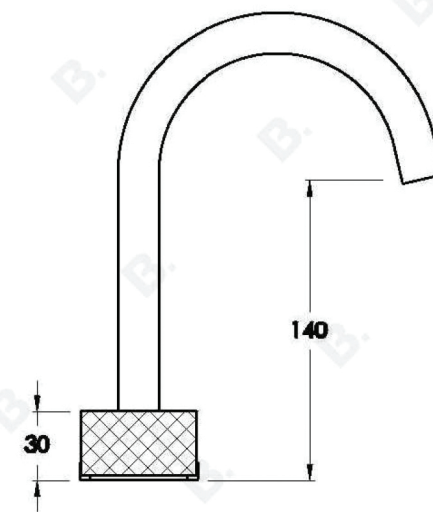

HALO BASIN SET WITH KNURLED HANDLES

1.9500.00.7.XX

PRODUCT DIMENSIONS:

Front view:

Side view:

Top view:

Available for purchase through selected distributors only.