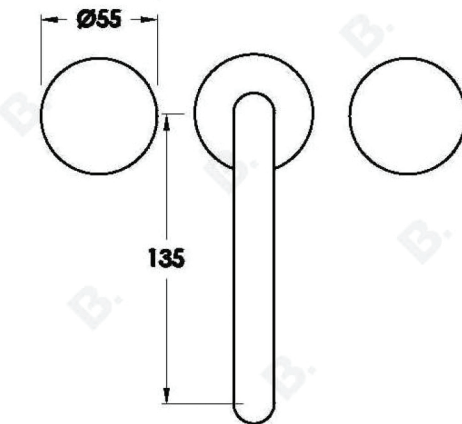

HALO BASIN SET WITH KNURLED HANDLES

1.9500.00.7.XX

PRODUCT DIMENSIONS:

Front view:

Side view:

Top view:

Available for purchase through selected distributors only.