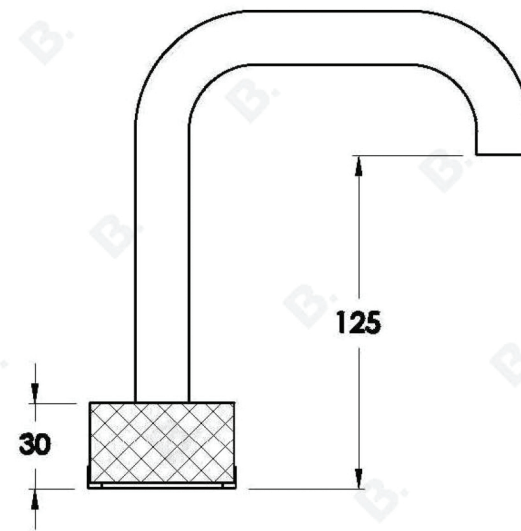

## HALO BASIN SET WITH KNURLED HANDLES

1.9500.80.7.XX

### PRODUCT DIMENSIONS:

Front view:

Side view:

Top view:

Available for purchase through selected distributors only.