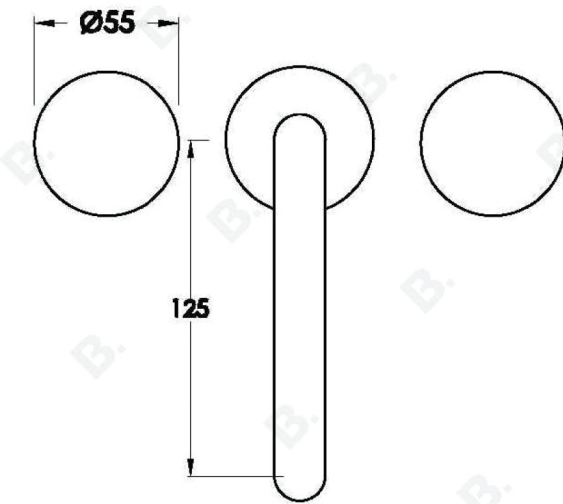

## HALO BASIN SET WITH KNURLED HANDLES

1.9500.80.7.XX

### PRODUCT DIMENSIONS:

Front view:

Side view:

Top view:

Available for purchase through selected distributors only.