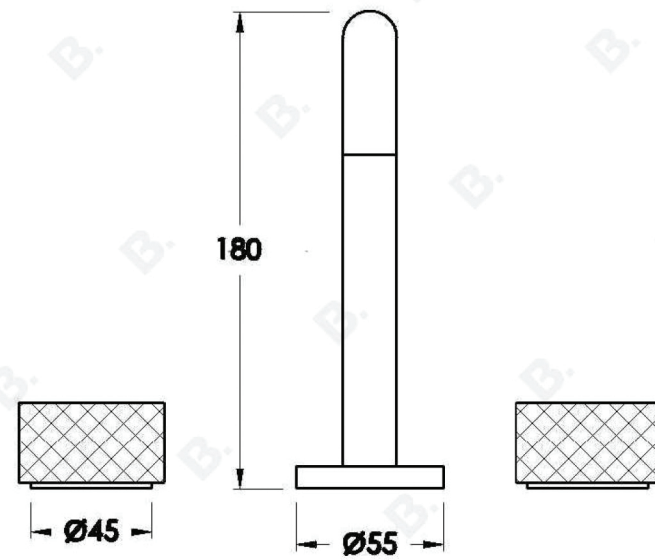

## HALO BASIN SET WITH KNURLED HANDLES

1.9500.80.7.XX

### PRODUCT DIMENSIONS:

Front view:

Side view:

Top view:

Available for purchase through selected distributors only.