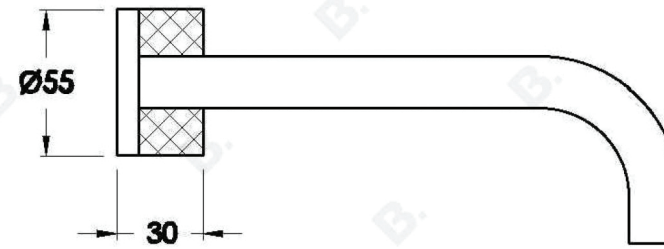

## HALO WALL SET WITH KNURLED HANDLES

1.9506.08.7.XX

1.9506.58.7.XX: Flow controlled variant

### PRODUCT DIMENSIONS:

Front view:

Side view:

Top view:

Available for purchase through selected distributors only.