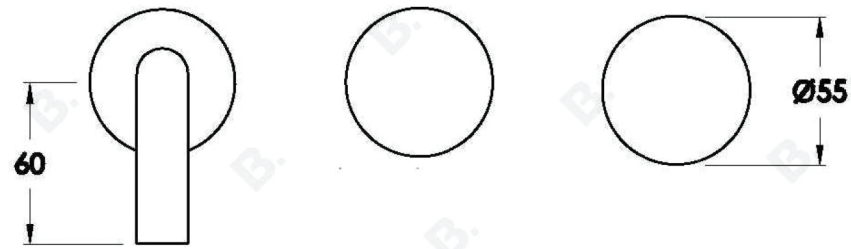

## HALO WALL SET WITH KNURLED HANDLES

1.9506.08.7.XX

1.9506.58.7.XX: Flow controlled variant

### PRODUCT DIMENSIONS:

Front view:

Side view:

Top view:

Available for purchase through selected distributors only.