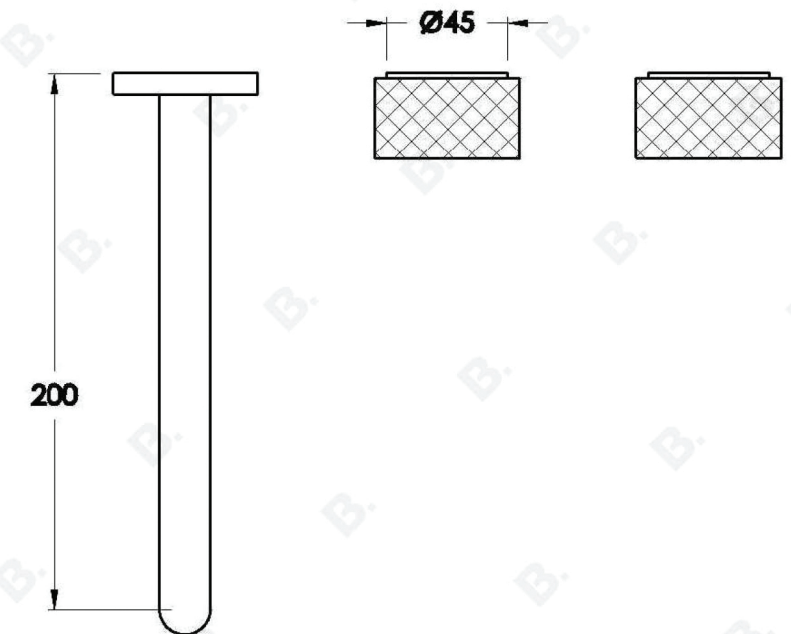

## HALO WALL SET WITH KNURLED HANDLES

1.9506.08.7.XX

1.9506.58.7.XX: Flow controlled variant

### PRODUCT DIMENSIONS:

Front view:

Side view:

Top view:

Available for purchase through selected distributors only.