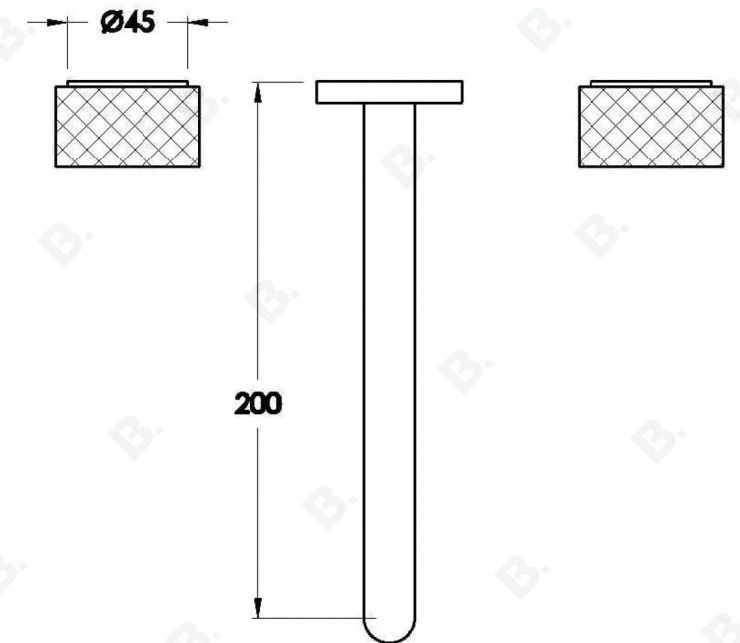

HALO WALL SET WITH KNURLED HANDLES

1.9506.00.7.XX

1.9506.50.7.XX: Flow controlled variant

PRODUCT DIMENSIONS:

Front view:

Side view:

Top view:

Available for purchase through selected distributors only.