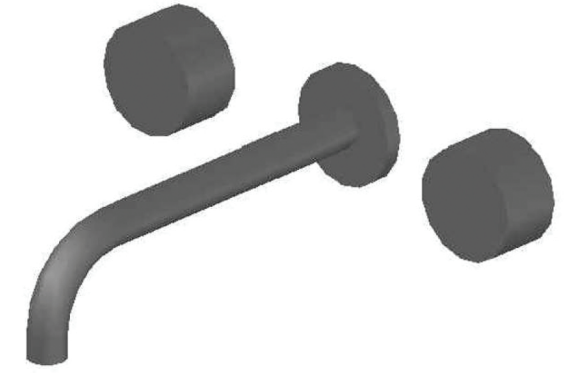

HALO WALL SET WITH KNURLED HANDLES

1.9506.00.7.XX

1.9506.50.7.XX: Flow controlled variant

PRODUCT DIMENSIONS:

Front view:

Side view:

Top view:

Available for purchase through selected distributors only.