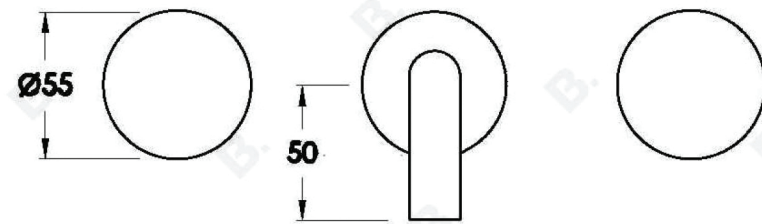

HALO WALL SET WITH KNURLED HANDLES

1.9506.00.7.XX

1.9506.50.7.XX: Flow controlled variant

PRODUCT DIMENSIONS:

Front view:

Side view:

Top view:

Available for purchase through selected distributors only.