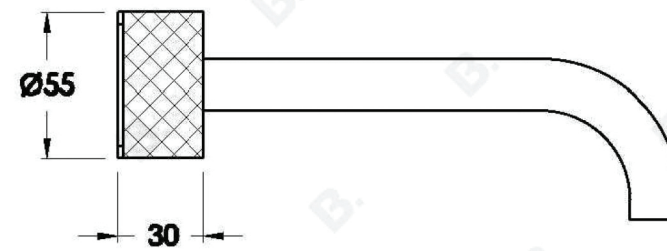

HALO WALL SET WITH KNURLED HANDLES

1.9506.00.7.XX

1.9506.50.7.XX: Flow controlled variant

PRODUCT DIMENSIONS:

Front view:

Side view:

Top view:

Available for purchase through selected distributors only.