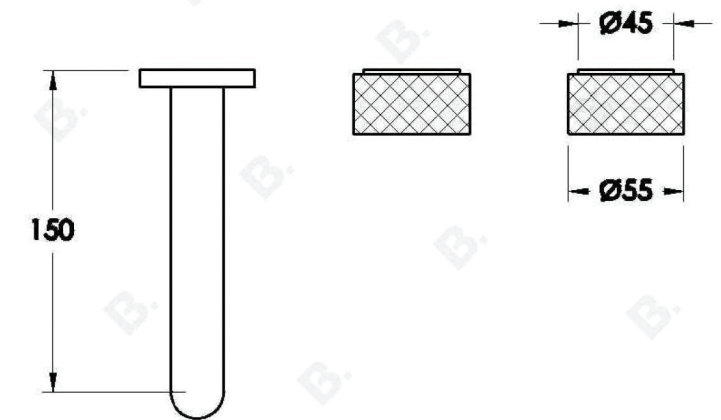

HALO WALL SET WITH KNURLED HANDLES

1.9505.08.7.XX

1.9505.58.7.XX: Flow controlled variant

PRODUCT DIMENSIONS:

Front view:

Side view:

Top view:

Available for purchase through selected distributors only.