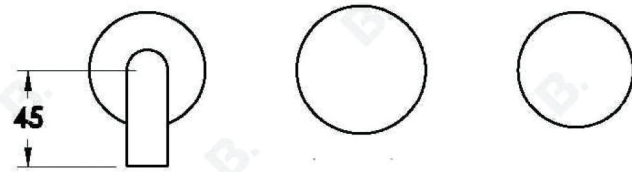

HALO WALL SET WITH KNURLED HANDLES

1.9505.08.7.XX

1.9505.58.7.XX: Flow controlled variant

PRODUCT DIMENSIONS:

Front view:

Side view:

Top view:

Available for purchase through selected distributors only.