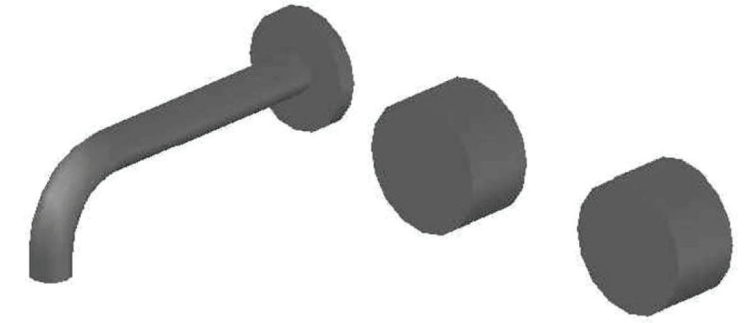

HALO WALL SET WITH KNURLED HANDLES

1.9505.08.7.XX

1.9505.58.7.XX: Flow controlled variant

PRODUCT DIMENSIONS:

Front view:

Side view:

Top view:

Available for purchase through selected distributors only.