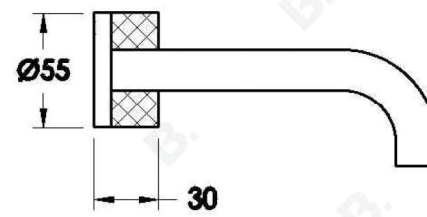

HALO WALL SET WITH KNURLED HANDLES

1.9505.08.7.XX

1.9505.58.7.XX: Flow controlled variant

PRODUCT DIMENSIONS:

Front view:

Side view:

Top view:

Available for purchase through selected distributors only.