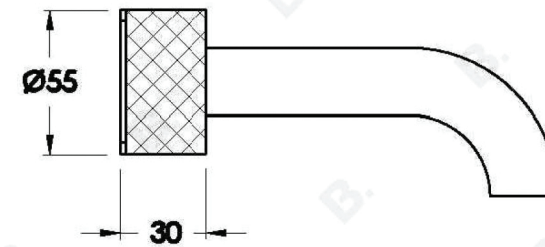

HALO WALL SET WITH KNURLED HANDLES

1.9505.00.7.XX

PRODUCT DIMENSIONS:

Front view:

Side view:

Top view:

Available for purchase through selected distributors only.