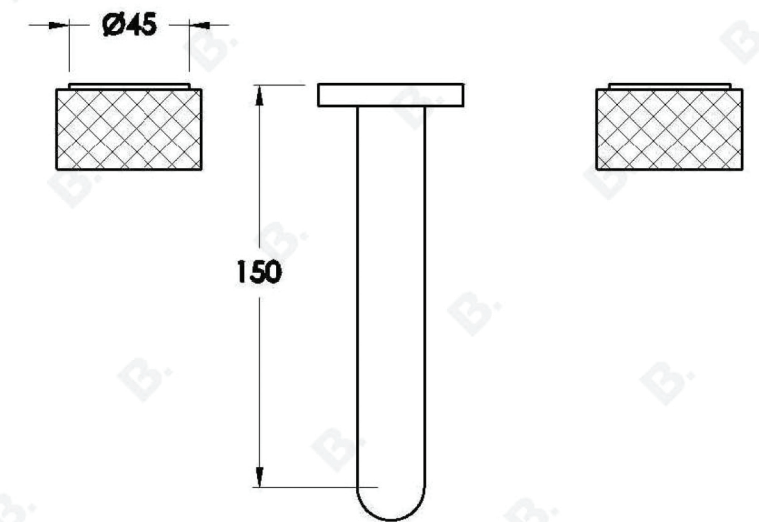

HALO WALL SET WITH KNURLED HANDLES

1.9505.00.7.XX

PRODUCT DIMENSIONS:

Front view:

Side view:

Top view:

Available for purchase through selected distributors only.