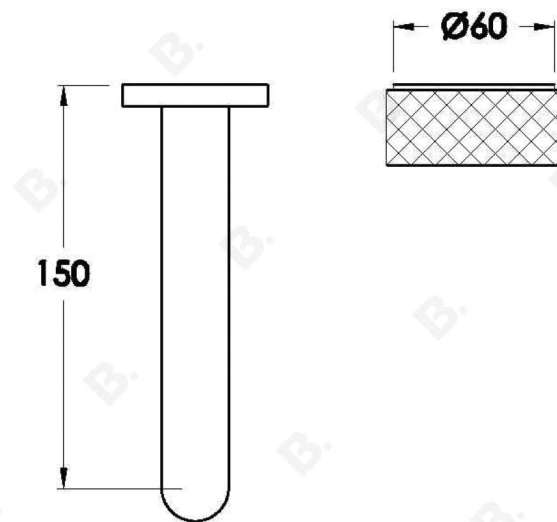

HALO WALL SET WITH KNURLED HANDLE

1.9505.94.7.XX

1.9505.84.7.XX: Flow controlled variant

PRODUCT DIMENSIONS:

Front view:

Side view:

Top view:

Available for purchase through selected distributors only.