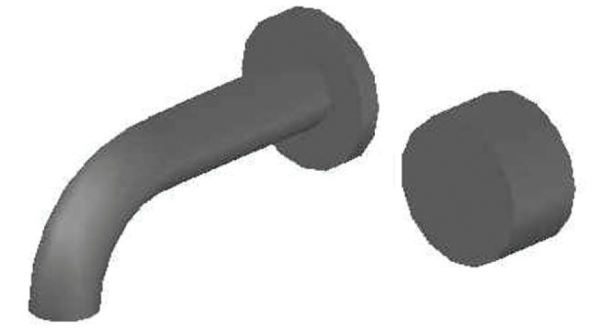

HALO WALL SET WITH KNURLED HANDLE

1.9505.94.7.XX

1.9505.84.7.XX: Flow controlled variant

PRODUCT DIMENSIONS:

Front view:

Side view:

Top view:

Available for purchase through selected distributors only.