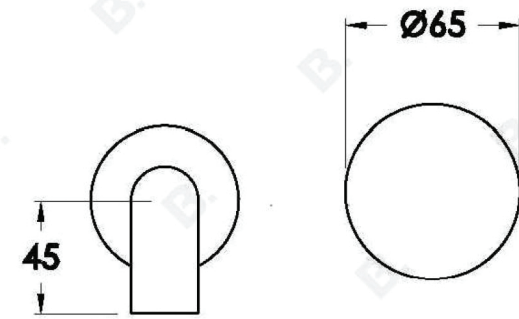

HALO WALL SET WITH KNURLED HANDLE

1.9505.94.7.XX

1.9505.84.7.XX: Flow controlled variant

PRODUCT DIMENSIONS:

Front view:

Side view:

Top view:

Available for purchase through selected distributors only.