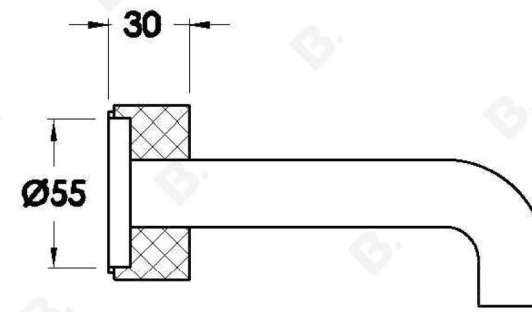

HALO WALL SET WITH KNURLED HANDLE

1.9505.94.7.XX

1.9505.84.7.XX: Flow controlled variant

PRODUCT DIMENSIONS:

Front view:

Side view:

Top view:

Available for purchase through selected distributors only.