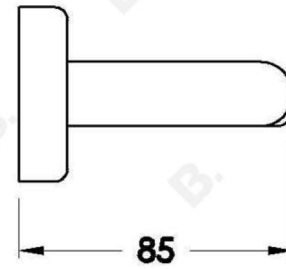

### PRODUCT DIMENSIONS:

Front view:

Side view:

Top view:

## HALO TOILET ROLL HOLDER WITH MARBLE FLANGE

1.9561.00.6.XX