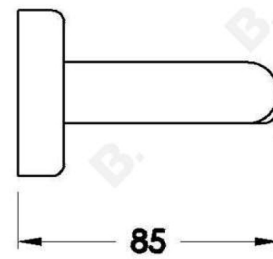

## HALO TOILET ROLL HOLDER WITH METAL FLANGE

1.9561.00.0.XX

### PRODUCT DIMENSIONS:

Front view:

Side view:

Top view: