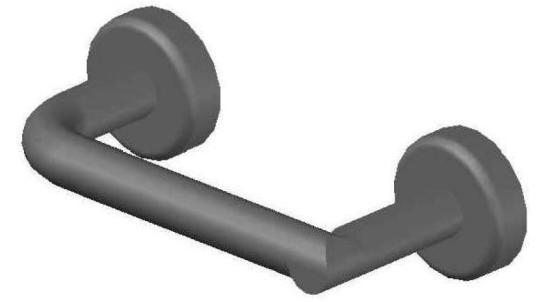

## HALO TOILET ROLL HOLDER WITH METAL FLANGE

1.9561.00.0.XX

### PRODUCT DIMENSIONS:

Front view:

Side view:

Top view:

## HALO TOILET ROLL HOLDER WITH MARBLE FLANGE

1.9561.00.6.XX