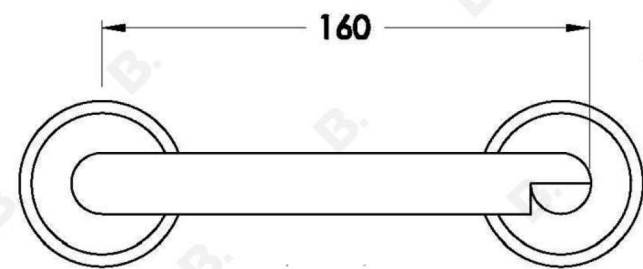

## HALO TOILET ROLL HOLDER WITH METAL FLANGE

1.9561.00.0.XX

### PRODUCT DIMENSIONS:

Front view:

Side view:

Top view: