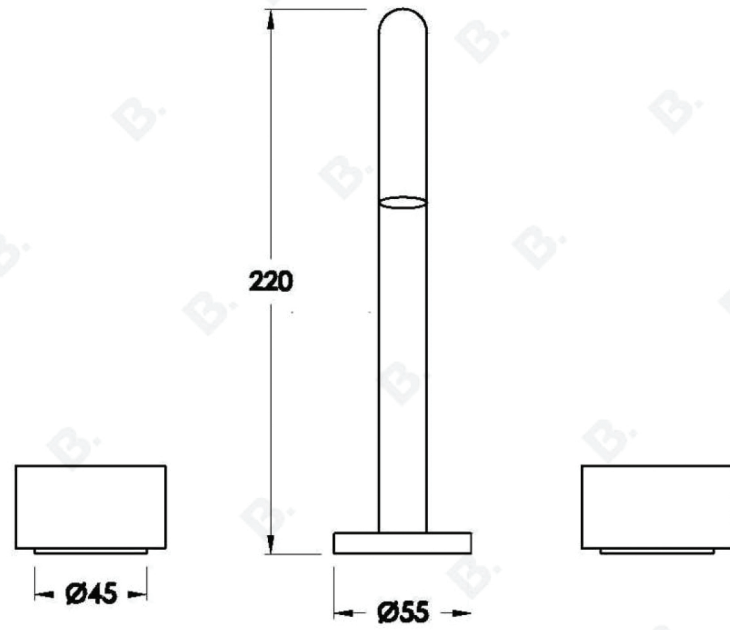

HALO BASIN SET WITH METAL HANDLES

1.9500.00.2.XX

PRODUCT DIMENSIONS:

Front view:

Side view:

Top view:

HALO BASIN SET WITH MARBLE HANDLES

1.9500.00.6.XX

PRODUCT DIMENSIONS:

Front view:

Side view:

Top view: