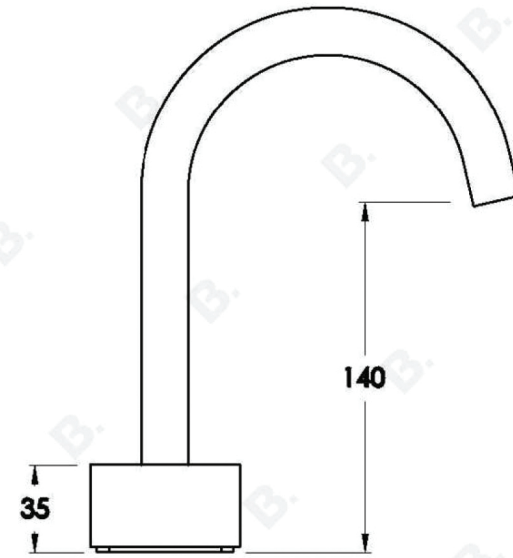

HALO BASIN SET WITH METAL HANDLES

1.9500.00.2.XX

PRODUCT DIMENSIONS:

Front view:

Side view:

Top view:

HALO BASIN SET WITH MARBLE HANDLES

1.9500.00.6.XX

PRODUCT DIMENSIONS:

Front view:

Side view:

Top view: