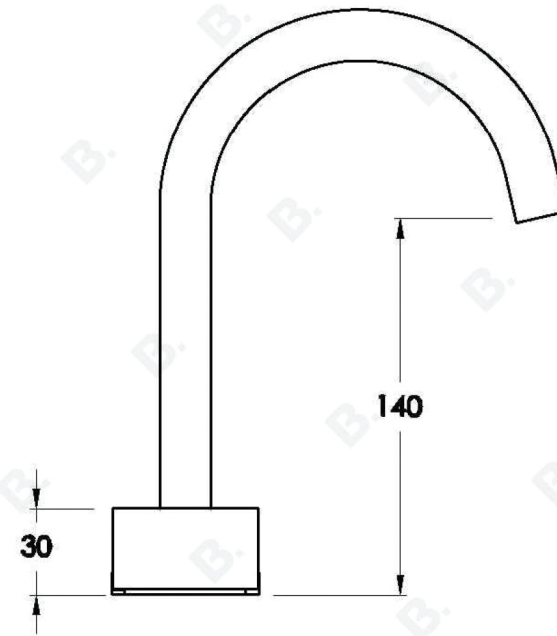

HALO BASIN SET WITH METAL HANDLES

1.9500.00.2.XX

PRODUCT DIMENSIONS:

Front view:

Side view:

Top view:

HALO BASIN SET WITH MARBLE HANDLES

1.9500.00.6.XX

PRODUCT DIMENSIONS:

Front view:

Side view:

Top view: