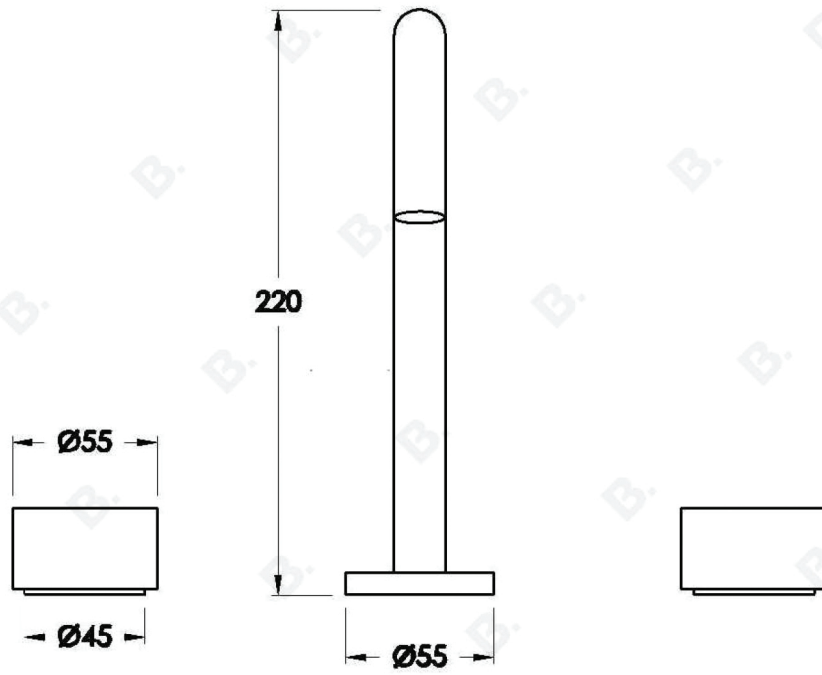

HALO BASIN SET WITH METAL HANDLES

1.9500.00.2.XX

PRODUCT DIMENSIONS:

Front view:

Side view:

Top view:

HALO BASIN SET WITH MARBLE HANDLES

1.9500.00.6.XX

PRODUCT DIMENSIONS:

Front view:

Side view:

Top view: