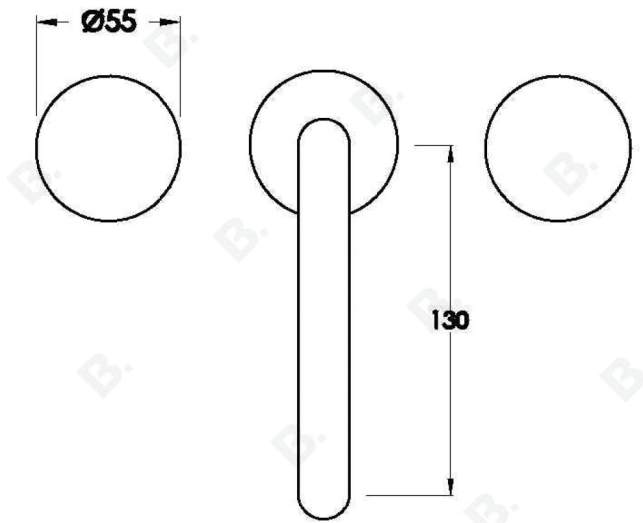

HALO BASIN SET WITH METAL HANDLES

1.9500.00.2.XX

PRODUCT DIMENSIONS:

Front view:

Side view:

Top view:

HALO BASIN SET WITH MARBLE HANDLES

1.9500.00.6.XX

PRODUCT DIMENSIONS:

Front view:

Side view:

Top view: