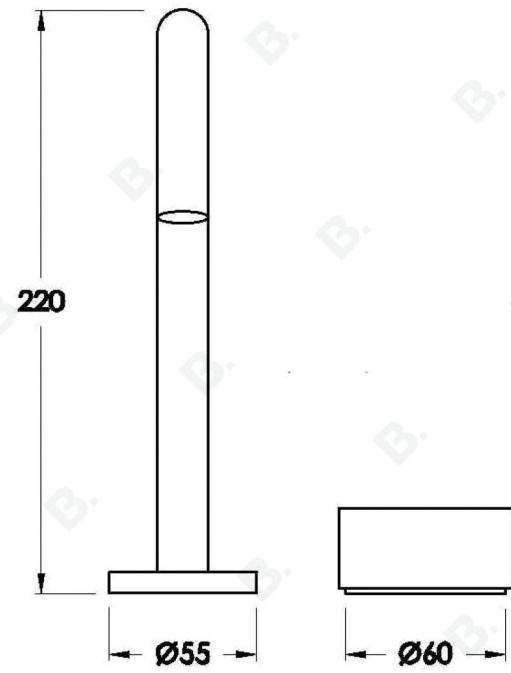

HALO BASIN SET WITH METAL HANDLE

1.9500.96.0.XX

PRODUCT DIMENSIONS:

Front view:

Side view:

Top view:

HALO BASIN SET WITH MARBLE HANDLE

1.9500.96.6.XX

PRODUCT DIMENSIONS:

Front view:

Side view:

Top view: