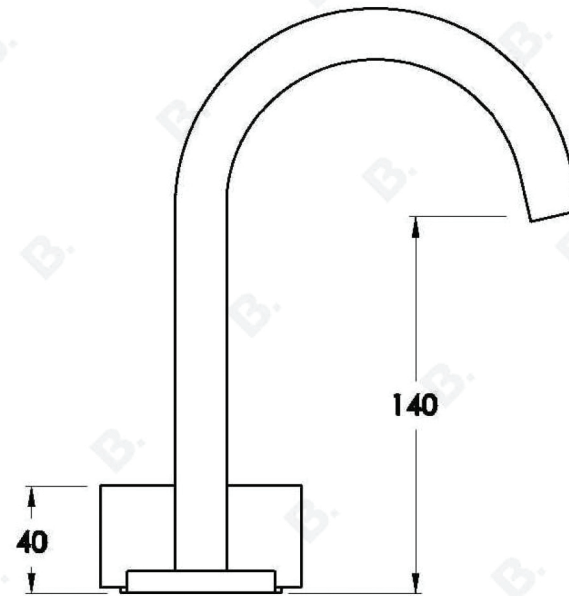

HALO BASIN SET WITH METAL HANDLE

1.9500.96.0.XX

PRODUCT DIMENSIONS:

Front view:

Side view:

Top view:

HALO BASIN SET WITH MARBLE HANDLE

1.9500.96.6.XX

PRODUCT DIMENSIONS:

Front view:

Side view:

Top view: