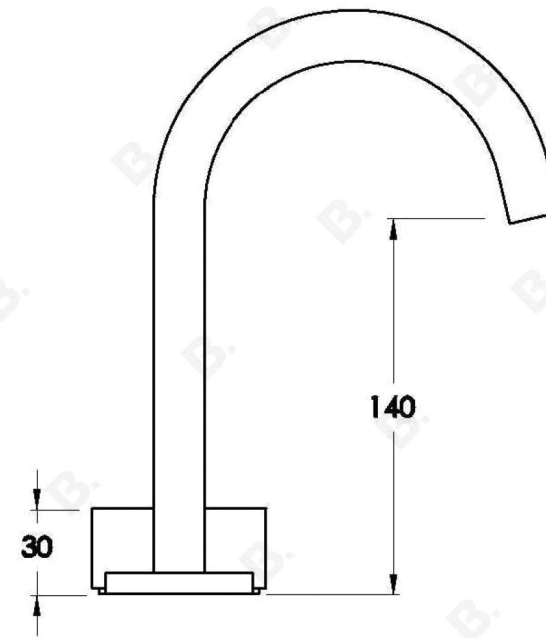

HALO BASIN SET WITH METAL HANDLE

1.9500.96.0.XX

PRODUCT DIMENSIONS:

Front view:

Side view:

Top view:

HALO BASIN SET WITH MARBLE HANDLE

1.9500.96.6.XX

PRODUCT DIMENSIONS:

Front view:

Side view:

Top view: