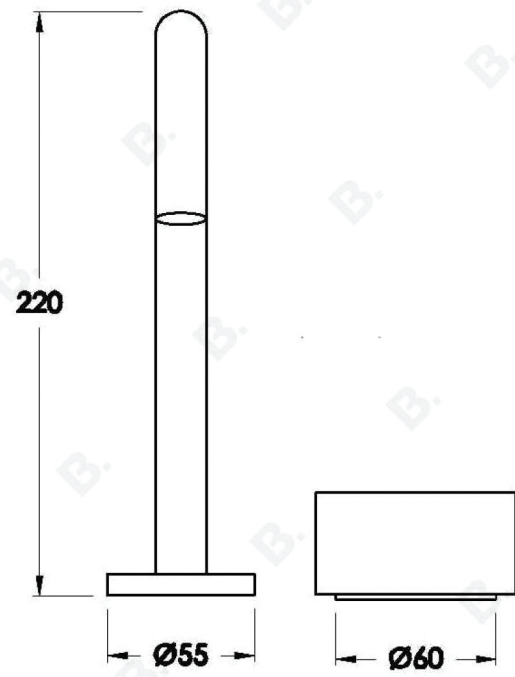

HALO BASIN SET WITH METAL HANDLE

1.9500.96.0.XX

PRODUCT DIMENSIONS:

Front view:

Side view:

Top view:

HALO BASIN SET WITH MARBLE HANDLE

1.9500.96.6.XX

PRODUCT DIMENSIONS:

Front view:

Side view:

Top view: