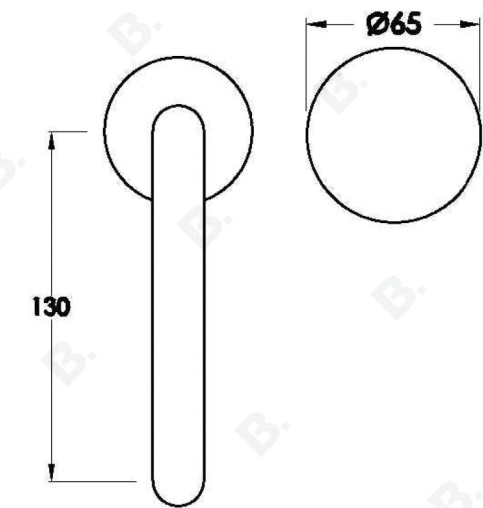

HALO BASIN SET WITH METAL HANDLE

1.9500.96.0.XX

PRODUCT DIMENSIONS:

Front view:

Side view:

Top view:

HALO BASIN SET WITH MARBLE HANDLE

1.9500.96.6.XX

PRODUCT DIMENSIONS:

Front view:

Side view:

Top view: