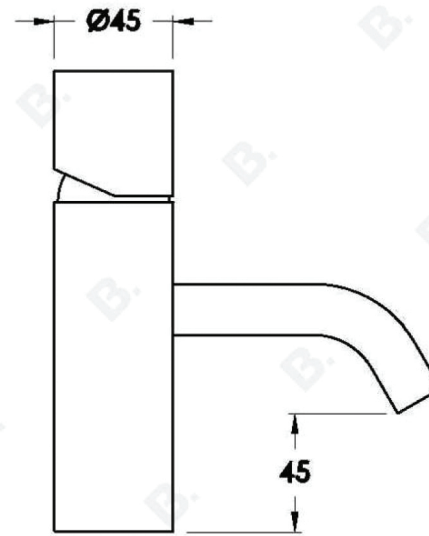

HALO BASIN MIXER WITH METAL HANDLE

1.9502.00.0.XX

PRODUCT DIMENSIONS:

Front view:

Side view:

Top view: