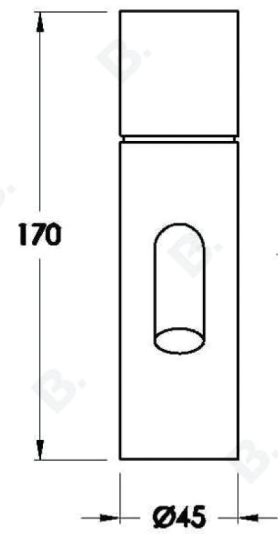

HALO BASIN MIXER WITH METAL HANDLE

1.9502.00.0.XX

PRODUCT DIMENSIONS:

Front view:

Side view:

Top view: