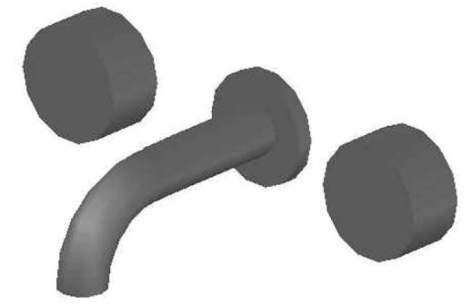

HALO WALL SET WITH METAL HANDLES

1.9505.00.2.XX

1.9505.50.2.XX.: Flow controlled variant

PRODUCT DIMENSIONS:

Front view:

Side view:

Top view:

HALO WALL SET WITH MARBLE HANDLES

1.9505.00.6.XX

1.9505.50.6.XX.: Flow controlled variant

PRODUCT DIMENSIONS:

Front view:

Side view:

Top view: