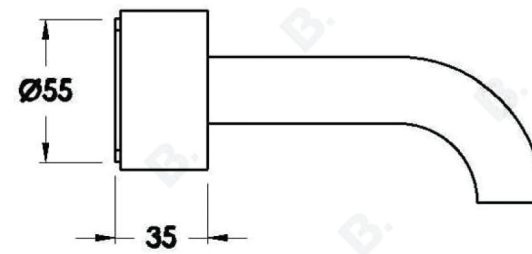

HALO WALL SET WITH METAL HANDLES

1.9505.00.2.XX

1.9505.50.2.XX.: Flow controlled variant

PRODUCT DIMENSIONS:

Front view:

Side view:

Top view:

HALO WALL SET WITH MARBLE HANDLES

1.9505.00.6.XX

1.9505.50.6.XX.: Flow controlled variant

PRODUCT DIMENSIONS:

Front view:

Side view:

Top view: