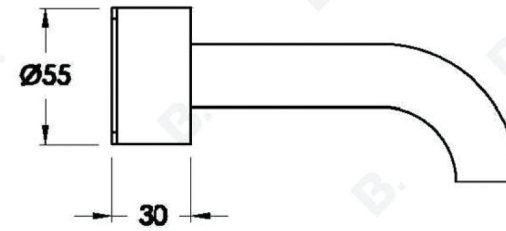

HALO WALL SET WITH METAL HANDLES

1.9505.00.2.XX

1.9505.50.2.XX.: Flow controlled variant

PRODUCT DIMENSIONS:

Front view:

Side view:

Top view:

HALO WALL SET WITH MARBLE HANDLES

1.9505.00.6.XX

1.9505.50.6.XX.: Flow controlled variant

PRODUCT DIMENSIONS:

Front view:

Side view:

Top view: