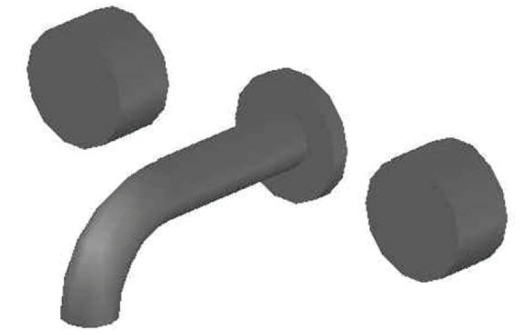

HALO WALL SET WITH METAL HANDLES

1.9505.00.2.XX

1.9505.50.2.XX.: Flow controlled variant

PRODUCT DIMENSIONS:

Front view:

Side view:

Top view:

HALO WALL SET WITH MARBLE HANDLES

1.9505.00.6.XX

1.9505.50.6.XX.: Flow controlled variant

PRODUCT DIMENSIONS:

Front view:

Side view:

Top view: