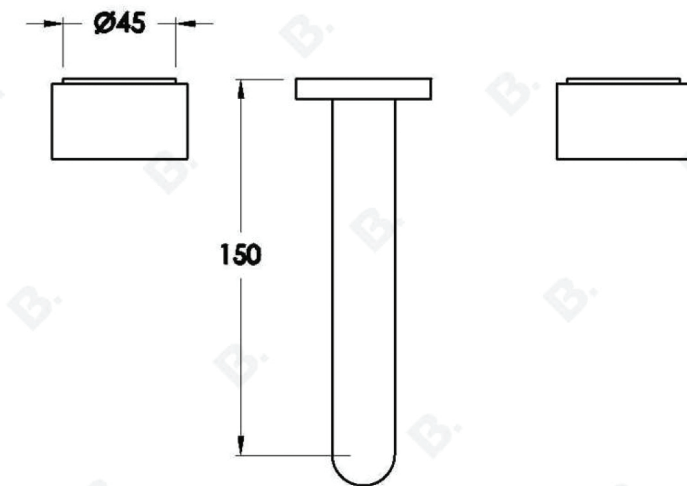

HALO WALL SET WITH METAL HANDLES

1.9505.00.2.XX

1.9505.50.2.XX.: Flow controlled variant

PRODUCT DIMENSIONS:

Front view:

Side view:

Top view:

HALO WALL SET WITH MARBLE HANDLES

1.9505.00.6.XX

1.9505.50.6.XX.: Flow controlled variant

PRODUCT DIMENSIONS:

Front view:

Side view:

Top view: