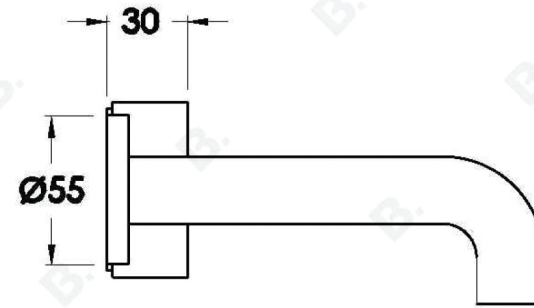

## HALO WALL SET WITH METAL HANDLE

1.9505.94.0.XX

### PRODUCT DIMENSIONS:

Front view:

Side view:

Top view:

## HALO WALL SET WITH MARBLE HANDLE

1.9505.94.6.XX