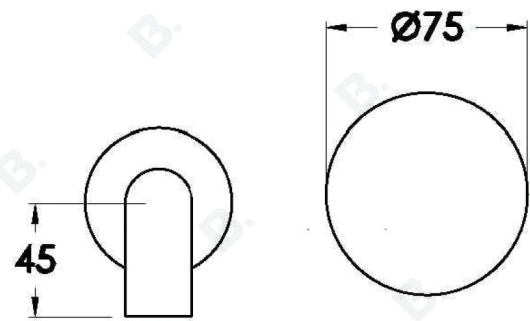

## HALO WALL SET WITH METAL HANDLE

1.9505.94.0.XX

### PRODUCT DIMENSIONS:

Front view:

Side view:

Top view:

## HALO WALL SET WITH MARBLE HANDLE

1.9505.94.6.XX