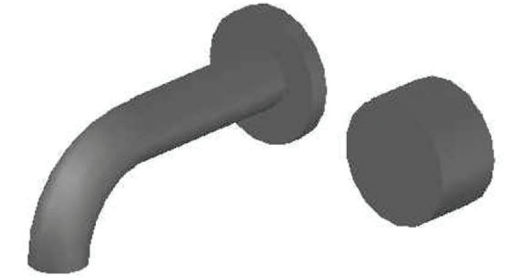

## HALO WALL SET WITH METAL HANDLE

1.9505.94.0.XX

### PRODUCT DIMENSIONS:

Front view:

Side view:

Top view:

## HALO WALL SET WITH MARBLE HANDLE

1.9505.94.6.XX