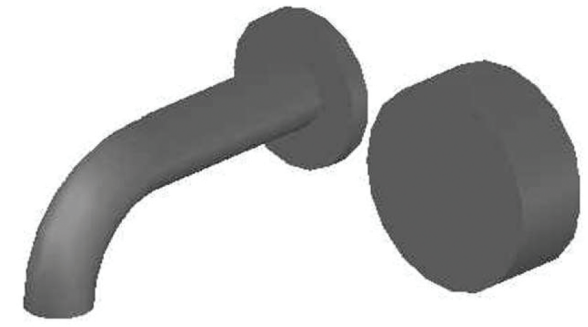

## HALO WALL SET WITH METAL HANDLE

1.9505.94.0.XX

### PRODUCT DIMENSIONS:

Front view:

Side view:

Top view:

## HALO WALL SET WITH MARBLE HANDLE

1.9505.94.6.XX