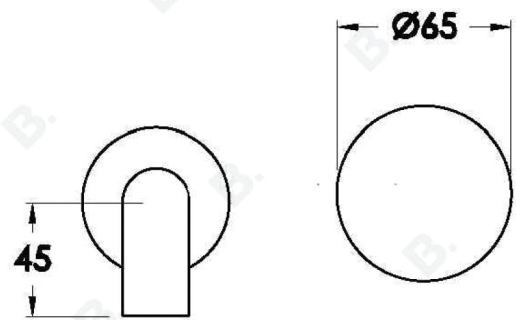

## HALO WALL SET WITH METAL HANDLE

1.9505.94.0.XX

### PRODUCT DIMENSIONS:

Front view:

Side view:

Top view: