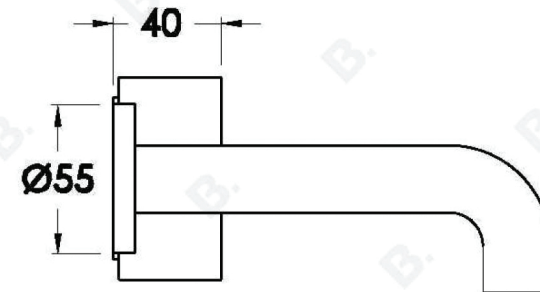

### PRODUCT DIMENSIONS:

Front view:

Side view:

Top view:

## HALO WALL SET WITH MARBLE HANDLE

1.9505.94.6.XX