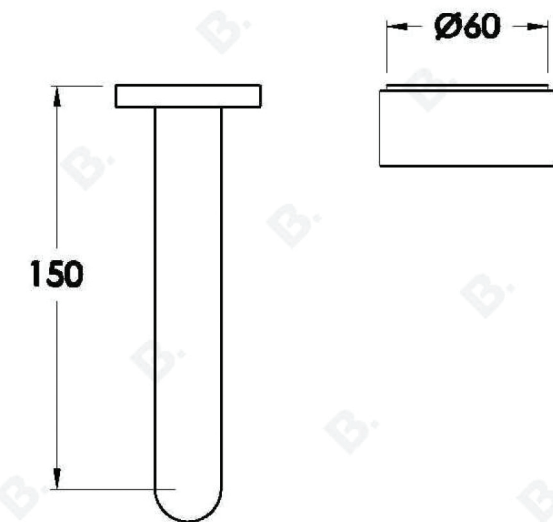

## HALO WALL SET WITH METAL HANDLE

1.9505.94.0.XX

### PRODUCT DIMENSIONS:

Front view:

Side view:

Top view:

## HALO WALL SET WITH MARBLE HANDLE

1.9505.94.6.XX