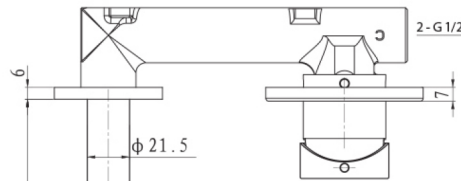

Grace Wall Mounted Basin/Bath Trim

Product Image

Product Details

Code: BM244117
Brand: Argent
Range: Grace
Warranty: 15 Years*
WELS: 6 Star 4.5 LPM, Reg #: T33614

Additional Features

Technical Specification

Required Product
BM240017

Recommended Products

Additional Notes

- 35mm European Ceramic Cartridge
- Optinal Rectangular Back Plate 12-10076

*Please visit argentaust.com.au/warranty to view the full warranty

Note: All dimensions are in millimetres and are subject to normal manufacturing variations. Always use the physical product measurements for cut-outs and rough-ins as the technical details shown may differ from the actual product. Use acetec cured silicone sealant. Do not use epoxy type adhesives. Clean with damp cloth. Do not use abrasive cleaners, liquids or pastes.