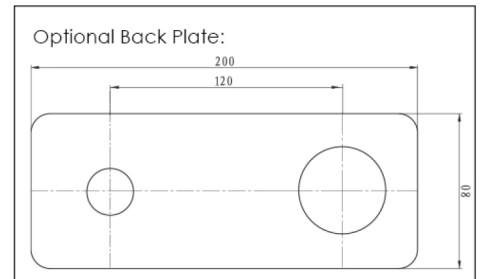

Additional Notes

- 35mm European Ceramic Cartridge
- Optinal Rectangular Back Plate 12-10076

*Please visit argentaust.com.au/warranty to view the full warranty

Note: All dimensions are in millimetres and are subject to normal manufacturing variations. Always use the physical product measurements for cut-outs and rough-ins as the technical details shown may differ from the actual product. Use acetec cured silicone sealant. Do not use epoxy type adhesives. Clean with damp cloth. Do not use abrasive cleaners, liquids or pastes.