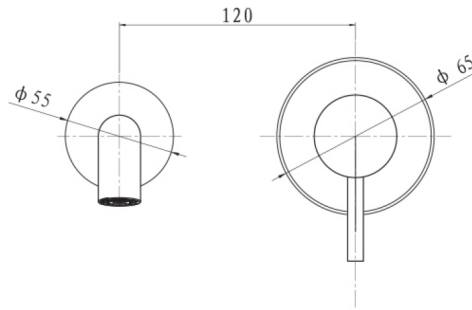

Grace Wall Mounted Basin/Bath Trim

Product Image

Product Details

Code: BM244117
Brand: Argent
Range: Grace
Warranty: 15 Years*
WELS: 6 Star 4.5 LPM, Reg #: T33614

Additional Features

Technical Specification

Required Product
BM240017

Recommended Products

Additional Notes

- 35mm European Ceramic Cartridge
- Optinal Rectangular Back Plate 12-10076

*Please visit argentaust.com.au/warranty to view the full warranty

Note: All dimensions are in millimetres and are subject to normal manufacturing variations. Always use the physical product measurements for cut-outs and rough-ins as the technical details shown may differ from the actual product. Use acetec cured silicone sealant. Do not use epoxy type adhesives. Clean with damp cloth. Do not use abrasive cleaners, liquids or pastes.