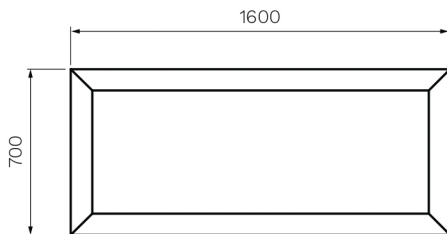

Glamour Silk 1600 Mirror

Product Code: GK-1600M-XX

(see colour codes below)

The Glamour Silk mirror, with a white or black frame, is a stylish addition to the bathroom.

Matt
Black

Matt
White

30

Care and Maintenance: