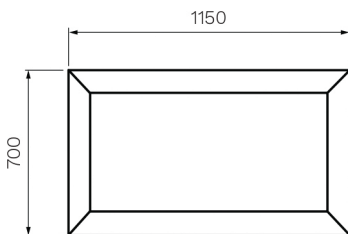

## Glamour Silk 1200 Mirror

**Product Code: GK-1200M-XX**

(see colour codes below)

The Glamour Silk mirror, with a white or black frame, is a stylish addition to the bathroom.

**Care and Maintenance:**

Use a soft cloth, lint-free cloth or chamois leather that has been rinsed in warm water and wrung out well, and gently buff with a clean, dry cloth. Do not use glass or window cleaner or any other chemicals, as they may damage the silver coating and cause brown marks.

- Colour & Finish** — Matt White (MW), Matt Black (MB)
- Material** — Multi-Wood Premium Polyurethane
- W x D x H** — 1150 x 30 x 700mm
- Warranty** — 12 Months (Conditions Apply)

PARISI