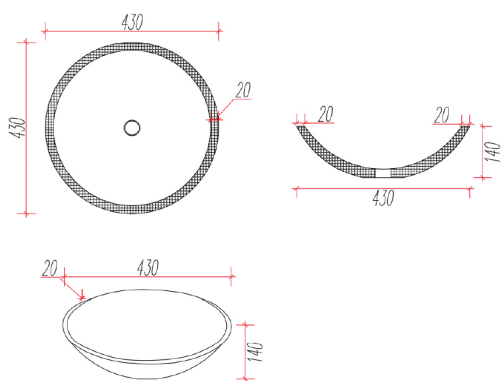

MODEL | **CINA**

CODE | MB6000

DIMENSION | 430X430X140MM

MODEL	CINA
CODE	MB6000
MATERIAL	MOCA
FINISH	HONED
WEIGHT	15KGS