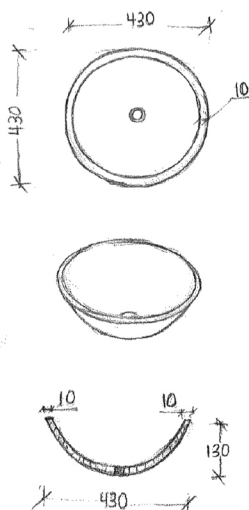

MODEL | **AMATE**

CODE | MB8000

DIMENSION | 430X430X130MM

MODEL	AMATE
CODE	MB8000
MATERIAL	PIETRA GREY
FINISH	HONED
WEIGHT	15KGS