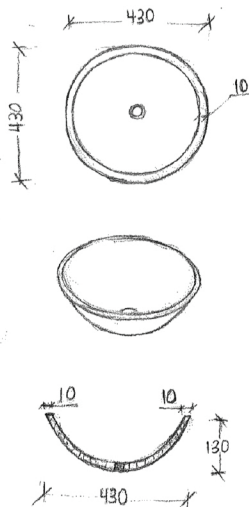

MODEL | **ADALA**

CODE | MB3000

DIMENSION | 430X430X130MM

MODEL	ADALA
CODE	MB3000
MATERIAL	BIANCO CARRAR
FINISH	HONED
WEIGHT	15KGS