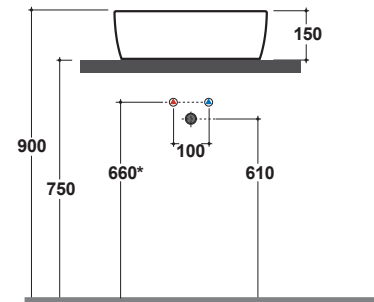

# GLOBO

It can be combined with ArredoWood furniture

\* Fortapsmounted on counter top

Ceramic antibacterial effect  
BATAFORM®

Glazed product with  
CERASLIDE®

Le Pietre

Cod. **GE048BI**

Basin Ø 48 h 15 cm. Sit-on installation. Weight 14 Kg

Cod. **FI024BI**

Valvedrain with ceramic top for basins without overflow. Weight 0,5Kg

Cod. **FI024CR**

Chromed valvedrain for basins without overflow. Weight 0,5Kg