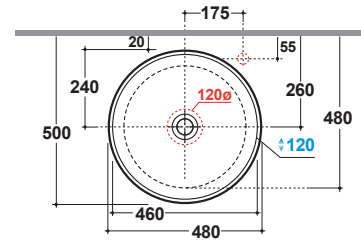

# GLOBO

It can be combined with ArredoWood furniture

\* Fortapsmounted on counter top

Ceramic antibacterial effect  
BATAFORM®

Glazed product with  
CERASLIDE®

Le Pietre

Cod. **GE048BI**

Basin Ø 48 h 15 cm. Sit-on installation. Weight 14 Kg