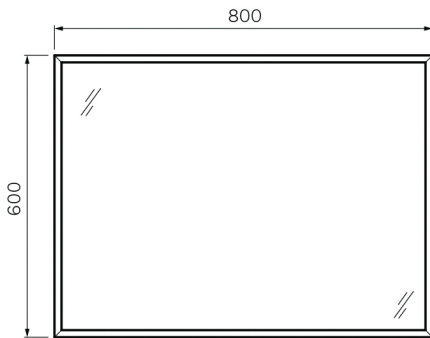

## Forty Five 800 Mirror

**Product Code: FF-800M-GW**

The Forty Five mirror, in a classic gloss white frame, is a stylish addition to any bathroom. Available in 5 sizes.

**Care and Maintenance:**

Use a soft cloth, lint-free cloth or chamois leather that has been rinsed in warm water and wrung out well, and gently buff with a clean, dry cloth. Do not use glass or window cleaner or any other chemicals, as they may damage the silver coating and cause brown marks.

- Colour & Finish** — White Gloss
- Material** — Multi-Wood Premium Polyurethane
- W x D x H** — 800 x 38 x 600mm
- Warranty** — 12 Months (Conditions Apply)

PARISI