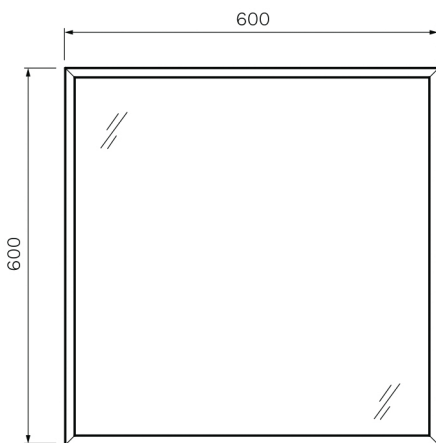

Forty Five 600 Mirror

Product Code: FF-600M-GW

The Forty Five mirror, in a classic gloss white frame, is a stylish addition to any bathroom. Available in 5 sizes.

- Colour & Finish** — White Gloss
- Material** — Multi-Wood Premium Polyurethane
- W x D x H** — 600 x 38 x 600mm
- Warranty** — 12 Months (Conditions Apply)