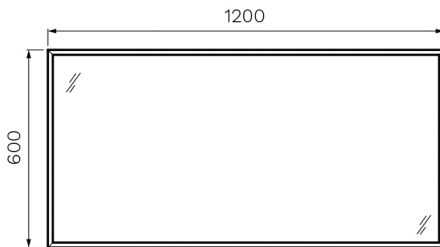

## Forty Five 1200 Mirror

**Product Code: FF-1200M-GW**

The Forty Five mirror, in a classic gloss white frame, is a stylish addition to any bathroom. Available in 5 sizes.

Gloss  
White

**Care and Maintenance:**

- Colour & Finish** — White Gloss
- Material** — Multi-Wood Premium Polyurethane
- W x D x H** — 1200 x 38 x 600mm
- Warranty** — 12 Months (Conditions Apply)

PARISI