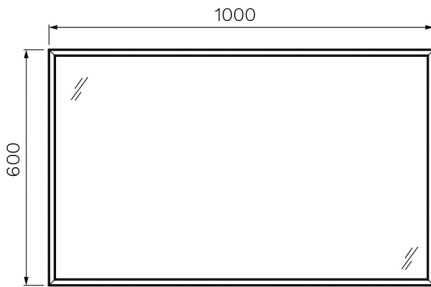

## Forty Five 1000 Mirror

**Product Code: FF-1000M-GW**

The Forty Five mirror, in a classic gloss white frame, is a stylish addition to any bathroom. Available in 5 sizes.

Gloss  
White

- Colour & Finish** — White Gloss
- Material** — Multi-Wood Premium Polyurethane
- W x D x H** — 1000 x 38 x 600mm
- Warranty** — 12 Months (Conditions Apply)