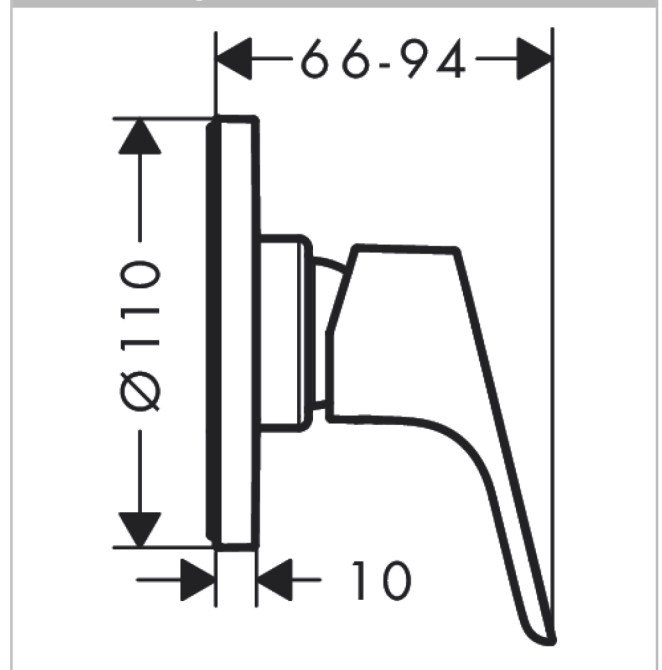

Focus

Single lever shower mixer for concealed installation

Surfaces: **Chrome** Article Number: **31961000**

Description

product features

- connection type: basic set
- flow rate at 3 bar: 28,7 l/min
- min. operating pressure: 1 bar
- max. operating pressure: 10 bar
- scope of supply: single lever shower mixer, mounting material, assembly instruction
- not included: basic set

Product image

Scale drawing

Flowchart