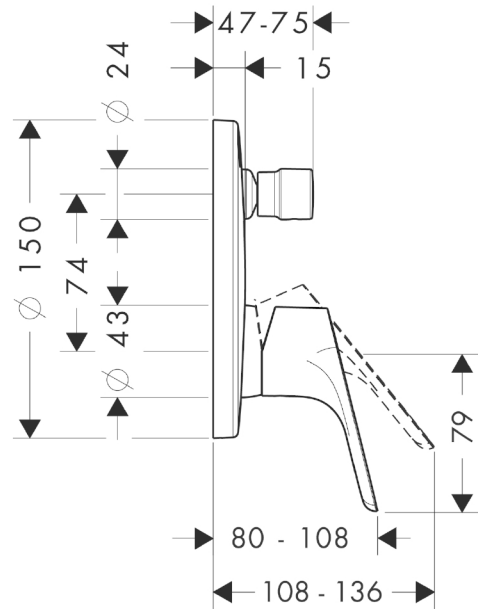

**Focus**

**Single lever bath mixer for concealed installation**

Surfaces: **Chrome** Article Number: **31945003**

**Description**

**product features**

- scope of supply: finish set with installation unit included

**Certificates**

**Product image**

**Scale drawing**

**Flowchart**