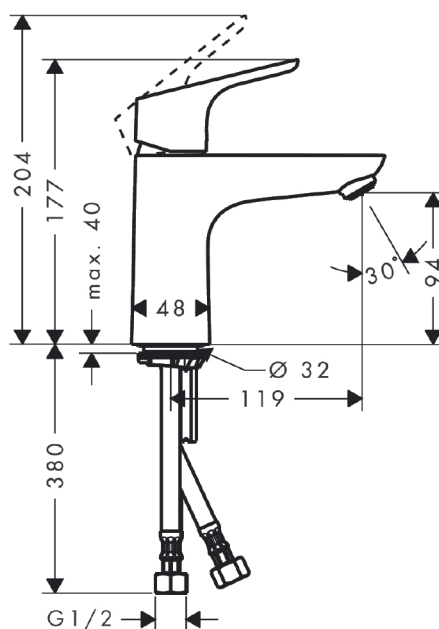

Focus

Single lever basin mixer 100 without waste set

Surfaces: **Chrome** Article Number: **31517003**

Description

product features

- ComfortZone 100
- handle variant: lever handle
- suitable for continuous flow water heaters
- connection dimension: DN15
- not included: waste set

Technology

Certificates

Product image

Scale drawing

Flowchart