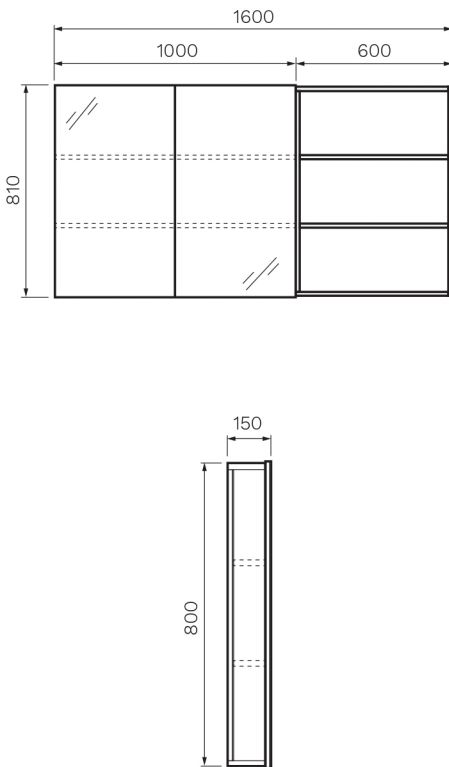

Sand Plus

- Colour & Finish** — Sand Plus
- Material** — Mirror and Multi-wood Premium Joinery
- Dimensions** — 1400 x 150 x 810
- Doors / Drawers** — 2 Doors
- Features** — Soft close function, Finger-pull handle
- Internal** — Laminate Timber Surface Finish
- Warranty** — 1 Year (Conditions Apply)

PARISI

Feel 1600 Mirror Cabinet with Open Shelves

Product Code: FE-1000MS-SP

The Feel Mirror Cabinet with three open shelves has a durable laminate timber surface finished in Sand Plus, and complements all Sand Plus finished Wall Cabinets.

Sand Plus

- Colour & Finish** — Sand Plus
- Material** — Mirror and Multi-wood Premium Joinery
- Dimensions** — 1600 x 150 x 810
- Doors / Drawers** — 2 Doors
- Features** — Soft close function, Finger-pull handle
- Internal** — Laminate Timber Surface Finish
- Warranty** — 1 Year (Conditions Apply)