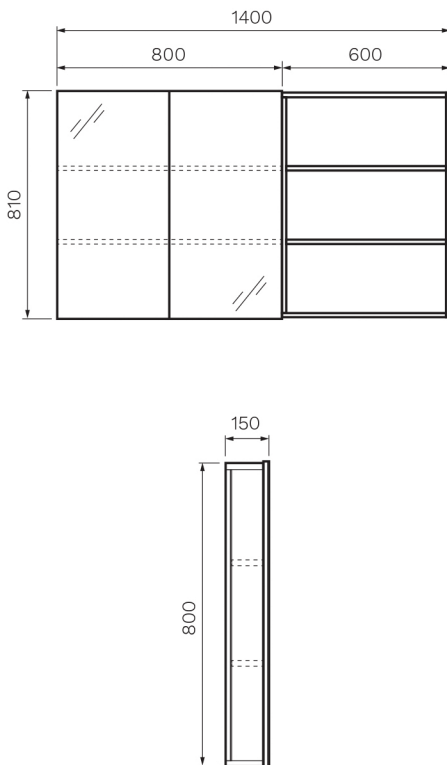

Feel 1400 Mirror Cabinet with Open Shelves

Product Code: FE-800MS-SP

The Feel Mirror Cabinet with three open shelves has a durable laminate timber surface finished in Sand Plus, and complements all Sand Plus finished Wall Cabinets.

Sand Plus

- Colour & Finish** — Sand Plus
- Material** — Mirror and Multi-wood Premium Joinery
- Dimensions** — 1400 x 150 x 810
- Doors / Drawers** — 2 Doors
- Features** — Soft close function, Finger-pull handle
- Internal** — Laminate Timber Surface Finish
- Warranty** — 1 Year (Conditions Apply)

Sand Plus

- Colour & Finish** — Sand Plus
- Material** — Mirror and Multi-wood Premium Joinery
- Dimensions** — 1600 x 150 x 810
- Doors / Drawers** — 2 Doors
- Features** — Soft close function, Finger-pull handle
- Internal** — Laminate Timber Surface Finish
- Warranty** — 1 Year (Conditions Apply)