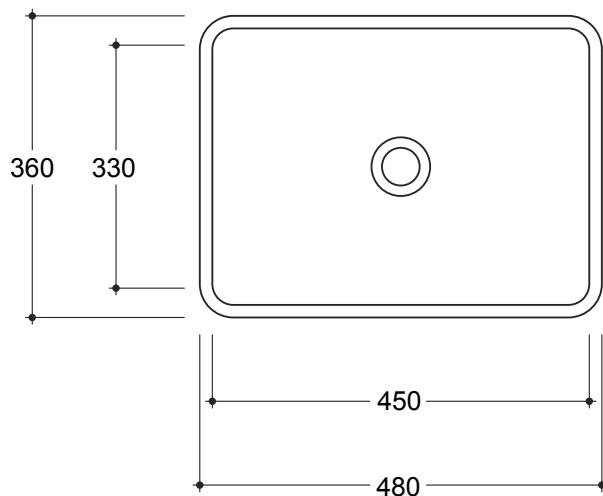

MINIWASH 48