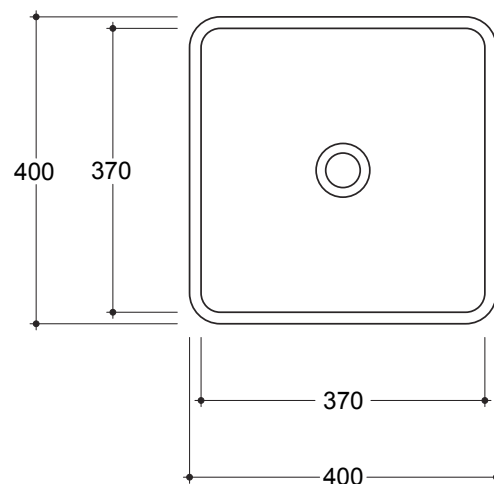

Code Miniwash 48: FLMWL48 Miniwash 40: FLMWL40

**Tap Hole Options**

No tap hole.

**Waste Outlet**

32 mm standard plug & waste to be ordered separately (see technical data sheets 2.99.0 for options).

**Bowl Capacity**

Miniwash 48 - 16 Litres to overflow.

Miniwash 40 - 15 Litres to overflow.

**Overflow**

N/A.

**Fixings/ Brackets**

Option of standard wall fixing bracket or corner. Fixing bracket to be ordered in addition to basin.

**Installation Instructions**

As appropriate to wall construction.

**Packing Details**

Miniwash 48 - 13kg. Miniwash 40 - 12kg. Supplied in one carton.

MINIWASH 48

MINIWASH 40

Manufactured by