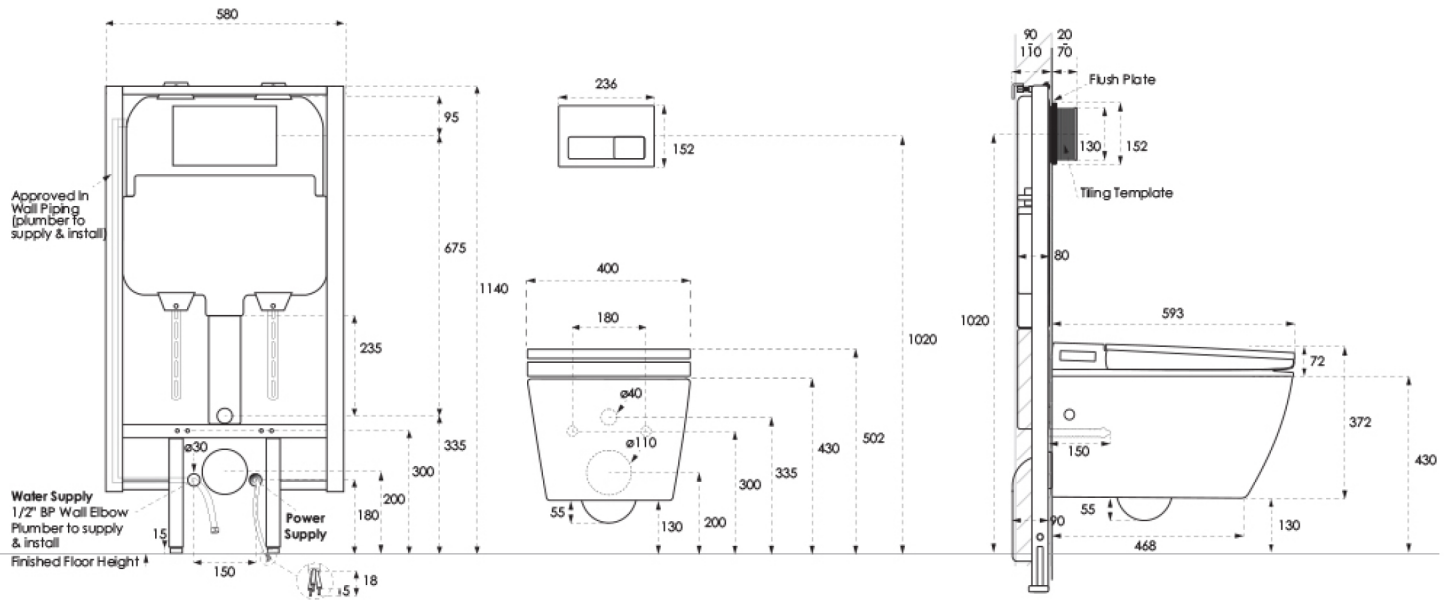

Installation Instructions

- * **Electrical rough in with Isolated 10amp circuit required**
- * **RPZD required as per the National Construction Code and AS/NZS3500**

Argent Evo Wall Hung Smart Toilet System

P Trap / Soft Close Seat

Technical Specification

Note: All dimensions are in millimetres and are subject to normal manufacturing variations. Always use the physical product measurements for cut-outs and rough-ins as the technical details shown may differ from the actual product. Use acetic cured silicone sealant. Do not use epoxy type adhesives. Clean with damp cloth. Do not use abrasive cleaners, liquids or pastes.