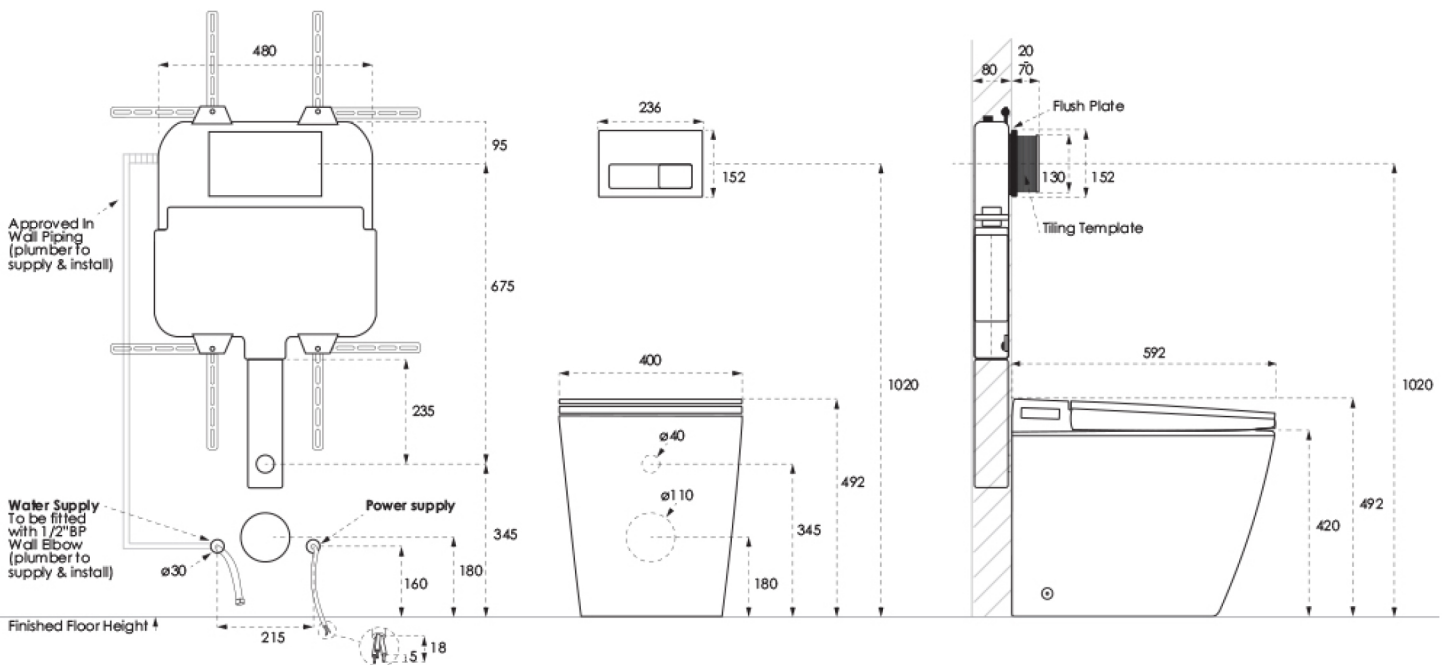

### Installation Instructions

- \* **Electrical rough in with Isolated 10amp circuit required**
- \* **RPZD required as per the National Construction Code and AS/NZS3500**

## Technical Specification

Note: All dimensions are in millimetres and are subject to normal manufacturing variations. Always use the physical product measurements for cut-outs and rough-ins as the technical details shown may differ from the actual product. Use acetic cured silicone sealant. Do not use epoxy type adhesives. Clean with damp cloth. Do not use abrasive cleaners, liquids or pastes.