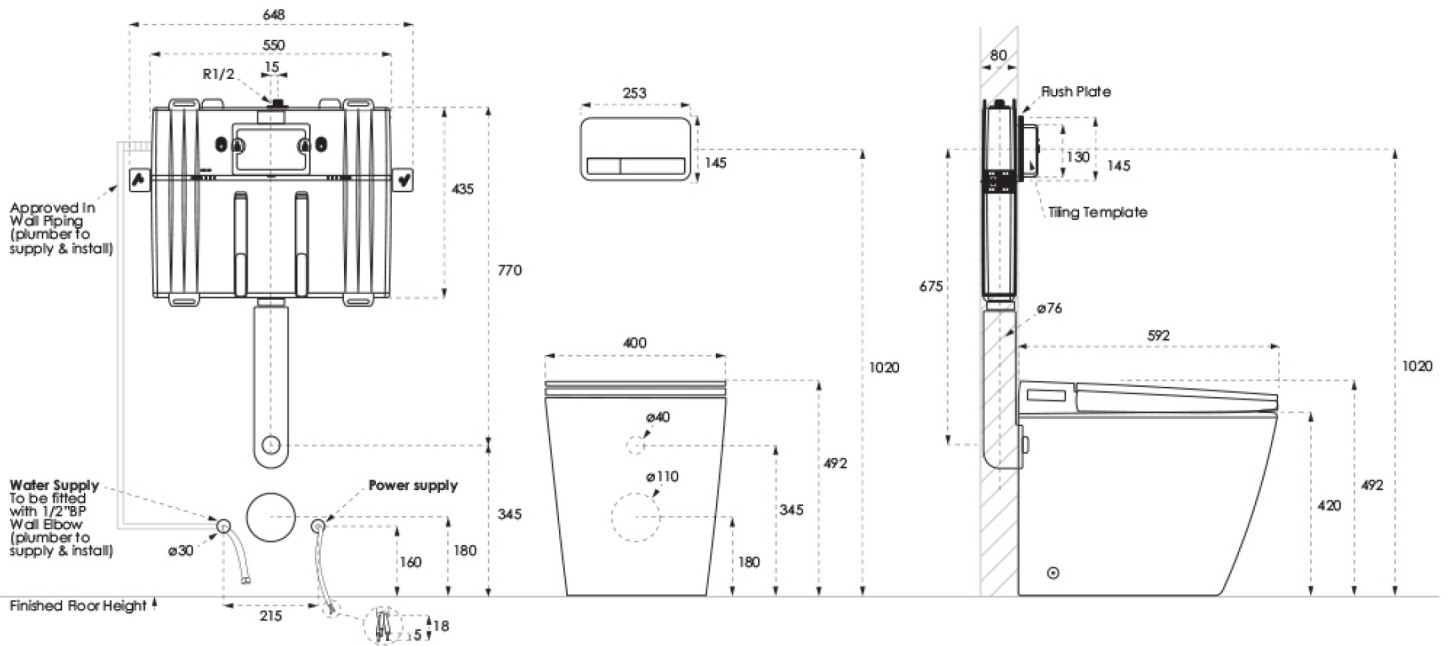

S trap set out - 100 - 120mm
 P Trap set out - 180mm

See below for Smart Toilet Water and Electrical rough in requirements

Additional Features

Required Product

Your Selection of Villeroy & Boch ViConnect E300, E200 or E100 Flush Plate

Installation Instructions

- * **Electrical rough in with Isolated 10amp circuit required**
- * **RPZD required as per the National Construction Code and AS/NZS3500**

Argent Evo Wall Faced ViSmart Toilet System

S & P Trap / Soft Close Seat

Technical Specification

Note: All dimensions are in millimetres and are subject to normal manufacturing variations. Always use the physical product measurements for cut-outs and rough-ins as the technical details shown may differ from the actual product. Use acetic cured silicone sealant. Do not use epoxy type adhesives. Clean with damp cloth. Do not use abrasive cleaners, liquids or pastes.