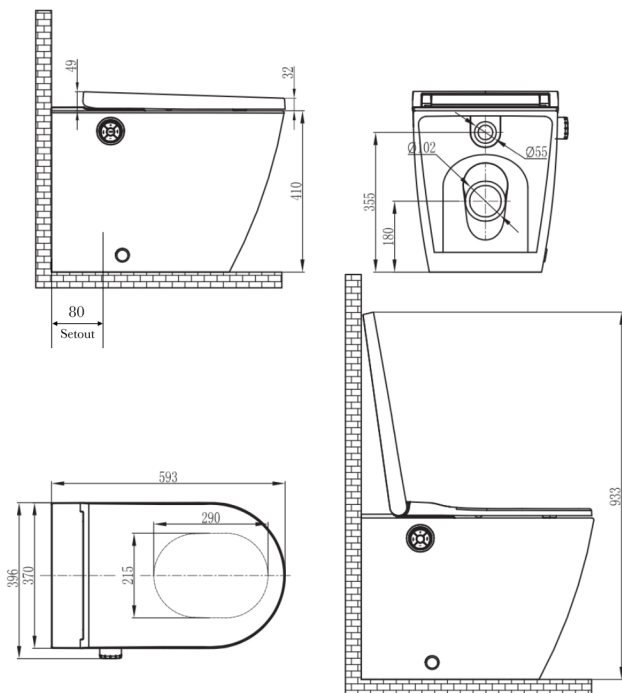

# EVOCOMFORT+

WALL FACE PAN

CODE: EV210

**gallaria**

intelligentbathrooms®

- Inclusions**
- ✓ EVOCOMFORT+ WALL FACE PAN with Intelligent Bidet Seat
  - ✓ Wireless remote control
  - ✓ Waste pipes
  - ✓ Water filter
  - ✓ Check valve/ball valve & inlet hose
- Features**
- Instantly heated water
  - Self-cleaning shower spray nozzle with rear and woman's wash functions, oscillating and pulsating spray, adjustable water temperature, water pressure and nozzle position
  - Air blower/dryer
  - Deodoriser
  - Built-in LED night light
  - Soft close seat
  - Rimless pan for reduced bacteria build-up
  - Fully concealed water and electrical connections (hidden from view)
  - Back-flow prevention (air gap)

### Notes for the installer

Setout: 80mm

The maximum water pressure for water supply is 500kpa.

Power supply requirements: Dedicated 10A min, 220~240V AC, 50/60Hz supply

The water filter has a service life of approximately 12 months.