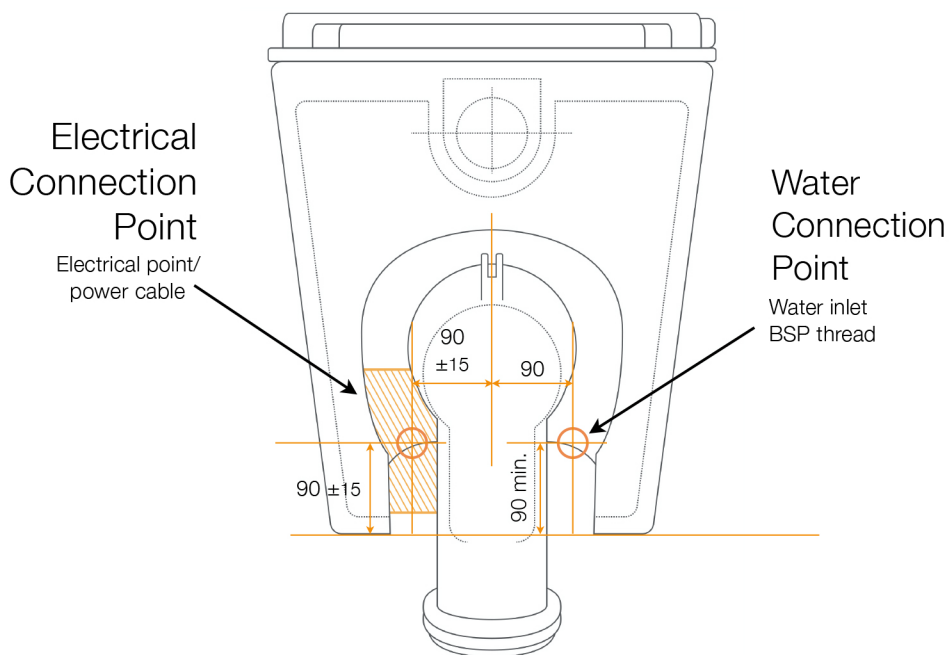

# EVOCOMFORT+

WALL FACE PAN

CODE: EV210

**gallaria**

intelligentbathrooms®

- Inclusions**
- ✓ EVOCOMFORT+ WALL FACE PAN with Intelligent Bidet Seat
  - ✓ Wireless remote control
  - ✓ Waste pipes
  - ✓ Water filter
  - ✓ Check valve/ball valve & inlet hose
- Features**
- Instantly heated water
  - Self-cleaning shower spray nozzle with rear and woman's wash functions, oscillating and pulsating spray, adjustable water temperature, water pressure and nozzle position
  - Air blower/dryer
  - Deodoriser
  - Built-in LED night light
  - Soft close seat
  - Rimless pan for reduced bacteria build-up
  - Fully concealed water and electrical connections (hidden from view)
  - Back-flow prevention (air gap)

# EVOCOMFORT+

WALL FACE PAN

CODE: EV210

**gallaria**

intelligentbathrooms®

REAR VIEW

WATER &  
ELECTRICAL  
CONNECTION  
DETAILS

REAR VIEW