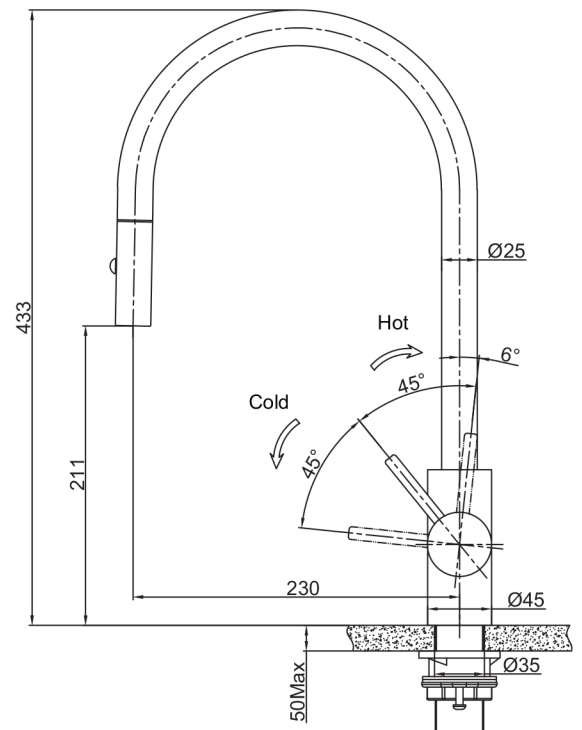

TA9601 EOS NEO

PRODUCT INFORMATION

Style	Pull-Out Vegie Spray
Tap Swivel Spout (degrees)	180°
Cut-Out Size	Ø 35mm
WELS	5 star / 6 Lpm Reg No: T37066
Min. (PSI)	7.25
Max. (PSI)	72.5
Min. (kPa)	50kPa
Max. (kPa)	500kPa
Finish	Stainless Steel
Warranty	5 years parts and labour 15 years cartridge only *T&C's apply

PLEASE NOTE: Large and heavy taps should ideally be mounted directly through the solid benchtop or fully supported from underneath. For all other swivel taps, we recommend the use of the Franke Tap Support Arm to provide additional support. Please ensure all Franke tapware is installed at a pressure of no greater than 500 kPa in accordance with AS/NZS3500 and insist that your plumber flushes all of the water supply lines before installing tapware. Failure to do so may void warranty.