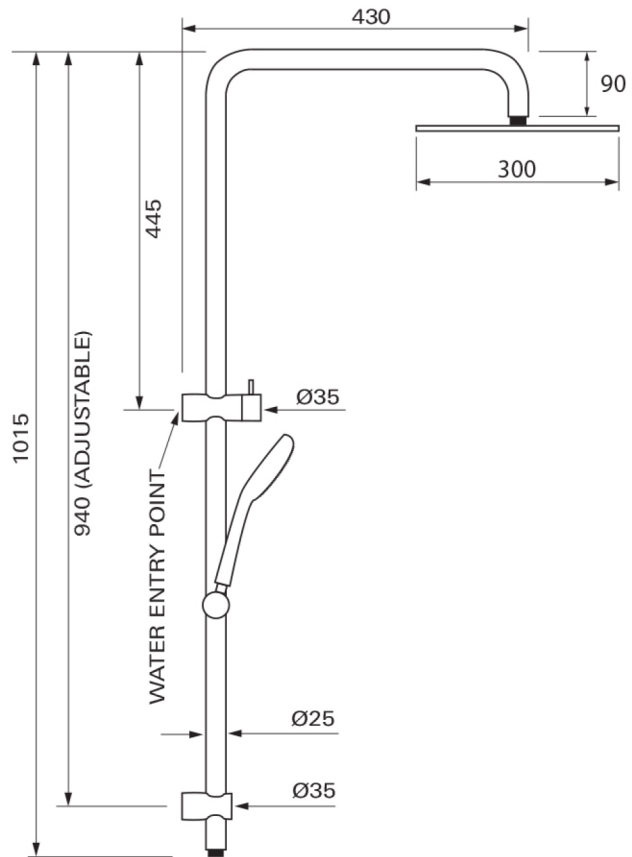

Embrace 300 Square Shower System

Product Image

Product Details

SKU:	VSS82300B
Brand:	Villeroy & Boch
Range:	Embrace
Warranty:	15 Years
WELS:	3 Star 9 LPM, Reg #: S13355

Additional Features

Technical Specification

Required Product

N/A

Recommended Products

N/A

Additional Notes

- * 300mm Overhead
- * 3 Function Handpiece
- * Easy Clean Silicon Nozzles

Note: All dimensions are in millimetres and are subject to normal manufacturing variations. Always use the physical product measurements for cut-outs and rough-ins as the technical details shown may differ from the actual product. Use acetic cured silicone sealant. Do not use epoxy type adhesives. Clean with damp cloth. Do not use abrasive cleaners, liquids or pastes.