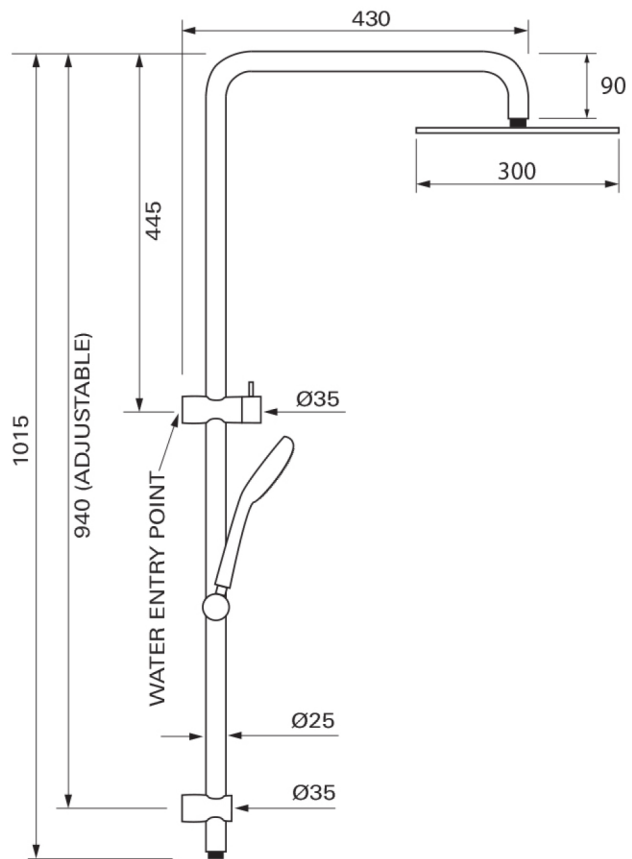

## Technical Specification

### Additional Notes

- \* 300Ø Overhead
- \* 3 Function Handpiece
- \* Easy Clean Silicon Nozzles

Note: All dimensions are in millimetres and are subject to normal manufacturing variations. Always use the physical product measurements for cut-outs and rough-ins as the technical details shown may differ from the actual product. Use acetic cured silicone sealant. Do not use epoxy type adhesives. Clean with damp cloth. Do not use abrasive cleaners, liquids or pastes.